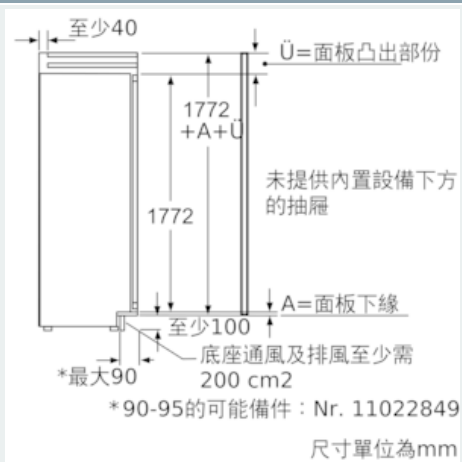

Features

Technical data

: Upright freezer
 Color / Material body : White
 Frost free system : Fridge and freezer
 Climate class : SN-T
 Door panel options : Not possible
 產品寬度 (毫米) : 556
 : 545
 Dimensions of the packed product (HxWxD) (mm) : 1980 x 660 x 630
 Warning signal / malfunction : visual and audible
 Cover door installation system : Fixed-mounted
 Number of drawers/baskets (Stck) : 5
 Number of freezing flaps (Stck) : 2
 Lockable door : No
 Thermometer freeze section : Digital
 Light : Yes
 Length electrical supply cord (cm) : 230
 : Left reversible
 Net weight (kg) : 77.119
 Gross weight (kg) : 82.5
 多流空氣塔 : No
 Number of compressors : 1
 Number of independent cooling systems : 1
 Economy setting : No
 Fast freezing switch : No
 Number of Door Bins - Freezer : 0
 Door bin adjustability - Freezer : No
 Tilt-out door bins in freezer : No
 Number of shelves - Freezer : 0
 Door bin adjustability - Freezer : No
 Shelf Material - Freezer : Plastic
 Reversible Door Hinge : Yes
 Connection Rating (W) : 120
 : 10
 Frequency (Hz) : 50
 Approval certificates : CE, VDE
 Freezer Net capacity (l) - NEW (2010/30/EC) : 0
 Frost free system : Fridge and freezer
 Freezing capacity (kg/24h) - NEW (2010/30/EC) : 0
 : 白色
 Door panel options : Not possible
 噪音級別 (dB) : 40
 Energy Star Qualified : No
 Approval certificates : CE, VDE
 Plug type : GB plug
 Required cutout/niche size for installation (in) : x x
 Dimensions of the packed product (in) : 77.95 x 24.80 x 25.98
 Net weight (lbs) : 170.000
 Gross weight (lbs) : 182.000

- 冰格淨容量: 210 (升)
- 冷凍功能: 每日18
- 電源中斷時可保溫 11 小時
- 2 個揭蓋式層格
- 6 層強化玻璃層架
- 5 個抽屜
- LED 照明

資料

- 左門鉸, 左右門鉸選擇
- 輸入功率 : 120
- 220 - 240 V

產品尺寸

- 尺寸: 高 177.2 x 闊 55.6 x 深 54.5

配件

- 後備雪種板, 1 x 冰粒格

iQ700, 嵌入式冷凍櫃, 177.2 x 55.6 cm
GI38NP61HK

Dimensioned drawings

尺寸單位為mm
平面鉸鏈的間隙尺寸建議

F	右	X
16-19	0-3	2.5
20	0-1	3
21	2-3	2.5
	0-1	3
22	2-3	2.5
	0	4
	1	3.5
	2-3	3

必須遵守表中建議的間隙, 以確保設備門
不會被碰撞打開並防止損壞廚房家具