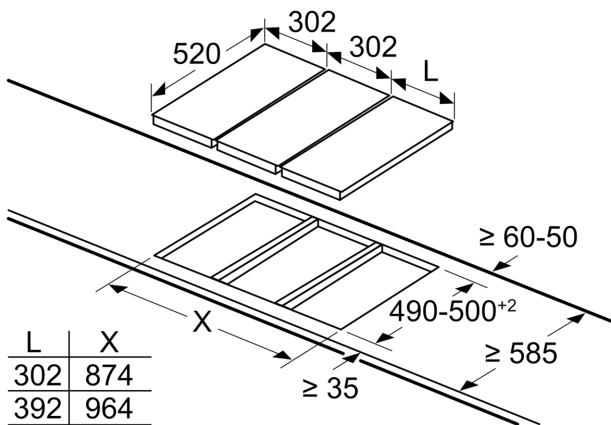

When installing a Domino unit right next to a hob, an assembly kit (HZ394301) is required.

measurements in mm