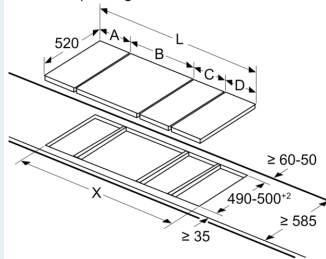

measurements in mm Picture for the table Domino combination possibilities with corresponding devices and cutout dimensions

If two or more elements are installed right next to one another, one or several installation kits are required (2 elements 1 installation kit, 3 elements 2 installation kits, etc.).

Cutout dimension (X) depending on the combination see table: