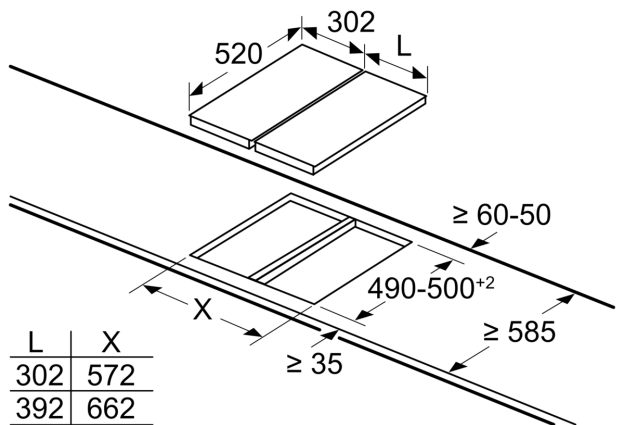

When installing two or more Domino units side-by-side, one or more assembly kits are required (2 units = 1 assembly kit, 3 units = 2 assembly kits, etc.).

measurements in mm