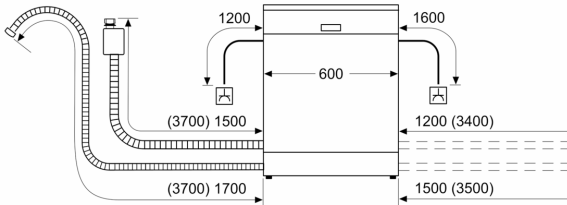

- SGZ1010 Hose extension for supply and drainage
- SMZ2014 Rack insert for stemware dishwasher
- SMZ5000 Vase, bottle holder
- SMZ5001 Baby care kit

/:	12
:	9.5 l
:	9.5 l
	220 :	224 kWh
	220 :	2090 l
Built-in / Free-standing:	
:	
:	
	worktop:	30 mm
:	845 mm
Adjustable feet:	Yes - all
:	20 mm
:	No
:	48.7 .
:	50.0 .
:	2400 W
():	10 A
:	220-240 V
:	50; 60 Hz
:	175.0 .
:	GB plug
:	165 .
:	190 .
:	
:	24h
:	Button suspension
:	
:	mid
:	Rackmatic 3-stage
:	mid
3:	None
:	SGZ1010, SMZ2014, SMZ5000, SMZ5001
:	12
/:	Stainless steel colour, lacqu.
/:	Inox Easy Clean
/:	Stainless steel colour, lacqu.
(x):	845 x 600 x 600 mm
(x x):	887 x 659 x 672 mm

**4, , 60 cm, Inox Easy
Clean
SMS46GI01P**

**Our ActiveWater 60 with HygienePlus
Option: Rinses your dishes at extra high
temperatures for top hygienic cleanliness.**

-
- 12
 - 46
 - 6 :
 - - 70° C - 65°C - 45-65 °C - 50°C - 45°C -
 - 5 : Half Load, Shine & Dry, VarioSpeedPlus, Intensive Zone, HygienePlus
 - 4
 - speedMatic hydraulic system
 - dosageAssist: /
 - Aqua-Sensor
 - R
 -
 - Regenerative electronics
 - 3
 - P
 - Time remaining indicator f r o n t
 - RO
 - 24 h
 - LED
 - LED
 -
 - varioFlex
 -
 - Rackmatic 3
 - 4x flip tines
 -
 - AquaStop
 -
 - Servo lock
 - /
 - (HxWxD): 84.5 x 60 x 60 cm

4, , 60 cm, Inox Easy
Clean
SMS46GI01P

measurements in mm

socket
 () values with extension kit