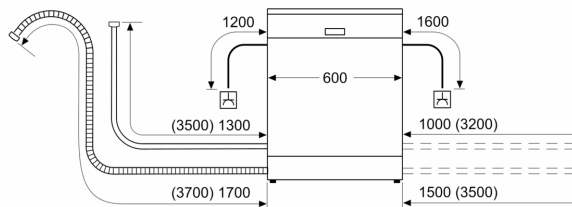

- SMZ5000 Vase, bottle holder
- SMZ5001 Baby care kit
- SMZ5002 Silver polishing cassette
- SMZ1051EU :
- SMZ2014 Rack insert for stemware dishwasher

4, , 60 cm, White
SMS43D02ME

Our ActiveWater 60 with HygienePlus
Option: Rinses your dishes at extra high
temperatures for top hygienic cleanliness.

-
- 12
 - Eco 50: 290 kwh (280)
 - Eco 50: 1.02 kwh
 - 50: 3920 (280)
 - 50°C
 - Eco 50: 210
 - 48
 - 5 : Half Load, Shine & Dry, VarioSpeedPlus, Intensive Zone, HygienePlus
 - 4
 - speedMatic hydraulic system
 - dosageAssist: /
 - R
 -
 - Regenerative electronics
 - P
 - Time remaining indicator front
 - RO
 - 24 h
 - LED
 - LED
 -
 - varioFlex
 -
 - Rackmatic 3
 - 2K
 -
 - 2x adjustable
 - Servo lock
 - /
 - (HxWxD): 84.5 x 60 x 60 cm

4, , 60 cm, White
SMS43D02ME

measurements in mm

⌘ socket
() values with extension kit