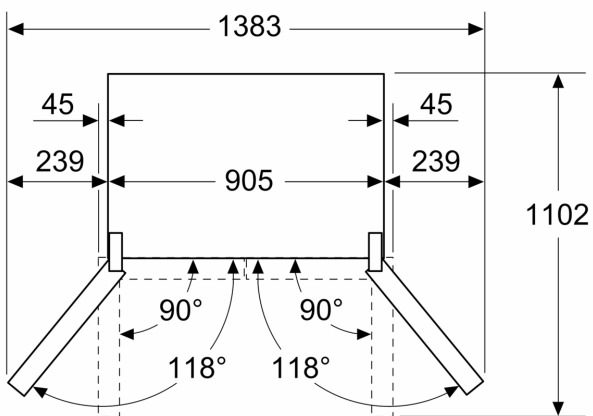

**4, French Door Bottom freezer,
multi door, 183 x 90.5 cm,
KFN96AXEA**

Fridge Compartment

- 2
- 2
- none/0

Freezer Compartment

- 1 Easy Twist Ice Box
- : 1830 mm
- : 905 mm
- : 731 mm
- 14.4

- A**0006, A**0015

4, French Door Bottom freezer, multi door, 183 x 90.5 cm, KFN96AXEA

Measurements in mm

A: Front is adjustable 1830–1847 mm, with front levelling feet fully extended

Measurements in mm

A: Front is adjustable 1830–1847 mm, with front levelling feet fully extended

B: Add 25 mm for fixed spacers on back

Measurements in mm

Measurements in mm

A	a	b
≤ 600	0	0
600 < A ≤ 650	45	45
650 < A ≤ 700	60	60
> 700	239	239

A: Kitchen cabinet or worktop depth

B: Wall
Drawers can be pulled and taken out with door open to 90°