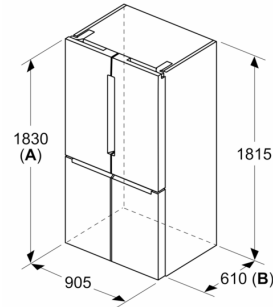

**4, French Door Bottom freezer,
multi door, 183 x 90.5 cm,
KFN96AXEA**

- NoFrost:
- **XXL:**
- LED lighting:

Energy Class:	E
Average annual energy consumption in kilowatt hour per year (kWh/a):	333 kWh/annum
Sum of volume of frozen compartments:	200 l
Sum of volume of chill- and unfrozen compartments (EU 2017/1369):	405 l
:	38 dB(A) re 1 pW
Airborne acoustical noise emission class:	C
Built-in / Free-standing:	
:	1
:	1
:	905 mm
:	1830 mm
:	731 mm
:	118.3
:	
:	3
:	
:	
:	
:	240.0
:	38 dB(A) re 1 pW
Air-Flow:	
:	
:	
:	
:	
bin - :	4
bin adjustability - :	
:	
:	2
:	
:	Safety glass
:	
:	
():	10 A
:	220-240 V
:	50-60 Hz
():	15 h
:	
:	38 dB(A) re 1 pW
:	
:	Gardy plug w/ earthing
cutout / ():	x
:	74.99 x 39.29 x 30.23
:	261.000
:	284.000

**4, French Door Bottom freezer,
multi door, 183 x 90.5 cm,
KFN96AXEA**

Fridge Compartment

- 2
- 2
- none/0

Freezer Compartment

- 1 Easy Twist Ice Box
- : 1830 mm
- : 905 mm
- : 731 mm
- 14.4

- A**0006, A**0015

4, French Door Bottom freezer, multi door, 183 x 90.5 cm, KFN96AXEA

Measurements in mm

A: Front is adjustable 1830–1847 mm, with front levelling feet fully extended

Measurements in mm

A: Front is adjustable 1830–1847 mm, with front levelling feet fully extended