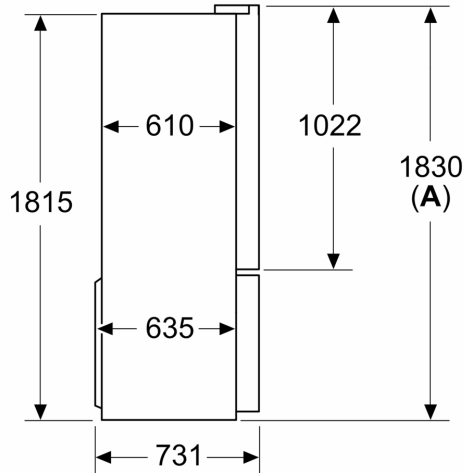

**4, French Door Bottom freezer,
multi door, 183 x 90.5 cm,
KFN96AXEA**

- NoFrost:
- **XXL:**
- LED lighting:

Energy Class:	E
Average annual energy consumption in kilowatt hour per year (kWh/a):	333 kWh/annum
Sum of volume of frozen compartments:	200 l
Sum of volume of chill- and unfrozen compartments (EU 2017/1369):	405 l
:	38 dB(A) re 1 pW
Airborne acoustical noise emission class:	C
Built-in / Free-standing:	
:	1
:	1
:	905 mm
:	1830 mm
:	731 mm
:	118.3
:	
:	3
:	
:	
:	
:	240.0
:	38 dB(A) re 1 pW
Air-Flow:	
:	
:	
:	
:	
bin - :	4
bin adjustability - :	
:	
:	2
:	
:	Safety glass
:	
:	
():	10 A
:	220-240 V
:	50-60 Hz
():	15 h
:	
:	38 dB(A) re 1 pW
:	
:	Gardy plug w/ earthing
cutout / ():	x
:	74.99 x 39.29 x 30.23
:	261.000
:	284.000

**4, French Door Bottom freezer,
multi door, 183 x 90.5 cm,
KFN96AXEA**

Fridge Compartment

- 2
- 2
- none/0

Freezer Compartment

- 1 Easy Twist Ice Box
- : 1830 mm
- : 905 mm
- : 731 mm
- 14.4

- A**0006, A**0015

4, French Door Bottom freezer, multi door, 183 x 90.5 cm, KFN96AXEA

Measurements in mm

A: Front is adjustable 1830–1847 mm, with front levelling feet fully extended

Measurements in mm

A: Front is adjustable 1830–1847 mm, with front levelling feet fully extended

B: Add 25 mm for fixed spacers on back

Measurements in mm

Measurements in mm

A	a	b
≤ 600	0	0
600 < A ≤ 650	45	45
650 < A ≤ 700	60	60
> 700	239	239

A: Kitchen cabinet or worktop depth

B: Wall
Drawers can be pulled and taken out with door open to 90°