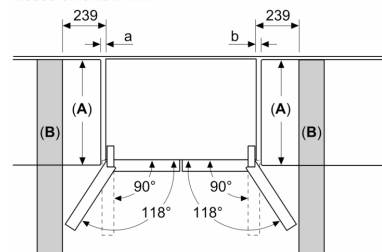

**4, French Door Bottom freezer,
multi door, 183 x 90.5 cm,
KFN96AXEA**

Fridge Compartment

- 2
- 2
- none/0

Freezer Compartment

- 1 Easy Twist Ice Box
- : 1830 mm
- : 905 mm
- : 731 mm
- 14.4

- A**0006, A**0015

4, French Door Bottom freezer, multi door, 183 x 90.5 cm, KFN96AXEA

Measurements in mm

A: Front is adjustable 1830–1847 mm, with front levelling feet fully extended

Measurements in mm

A: Front is adjustable 1830–1847 mm, with front levelling feet fully extended

B: Add 25 mm for fixed spacers on back

Measurements in mm

Measurements in mm

A	a	b
≤ 600	0	0
600 < A ≤ 650	45	45
650 < A ≤ 700	60	60
> 700	239	239

A: Kitchen cabinet or worktop depth

B: Wall
Drawers can be pulled and taken out with door open to 90°