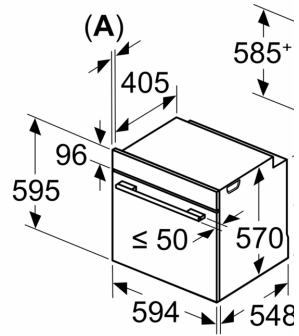

• **pop-out controls:** pop-out

:	.....	35.8 .
Built-in / Free-standing:	.....	
:	.....EcoClean Direct program, Hydrolytic	
:	( x x ): ..... 585-595 x 560-568 x 550 mm	
:	..... 595 x 594 x 548 mm	
:	( x x ): ..... 670 x 660 x 680 mm	
:	..... Stainless steel	
:	..... Glass	
:	..... 33.6 .	
:	-: ..... 71 l	
:	..... Full width grill, Hotair gentle, Hot Air, Conventional heat, Pizza setting, ,	
:	.....	1
:	.....	120.0 .
- 1:	.....	1
:	.....	1
1:	.....	2700 W
1:	.....	2200 W
:	.....	A
Energy consumption per cycle conventional (2010/30/EC):	.....	0.97 kWh/cycle
Energy consumption per cycle forced air convection (2010/30/EQ):	.....	0.81 kWh/cycle
Energy efficiency index (2010/30/EC):	.....	95.3 %
:	.....	3400 W
( ):	.....	16 A
:	.....	220-240 V
:	.....	50; 60 Hz
:	.....	no plug
:	.....	
cutout / ( ):	.....	x
:	.....	26.37 x 25.98 x 26.77
:	.....	74.000
:	.....	79.000
:	.....	120.0 .
:	.....	33.6 .

**4, , 60 x 60 cm, Stainless  
steel  
HBA534ES0A**

**Built-in 3D hot air:**

---

**Heating Functions**

- HR
  
- : 71 l
- 
- E
- 50 C - 275 C
  
- (HxWxD mm) : 595 mm x 594 mm x 548 mm
- (HxWxD mm) : 585 mm - 595 mm x 560 mm - 568 mm x  
550 mm
- 3400 W
- : 120 .

**4, , 60 x 60 cm, Stainless steel**  
**HBA534ES0A**

Measurements in mm

**A:** 19.5 mm  
**B:** Space for appliance  
 115 mm

Installation with a hob

Min. distance:  
 Induction hob: 5 mm  
 Gas hob: 5 mm  
 Electric hob: 2 mm