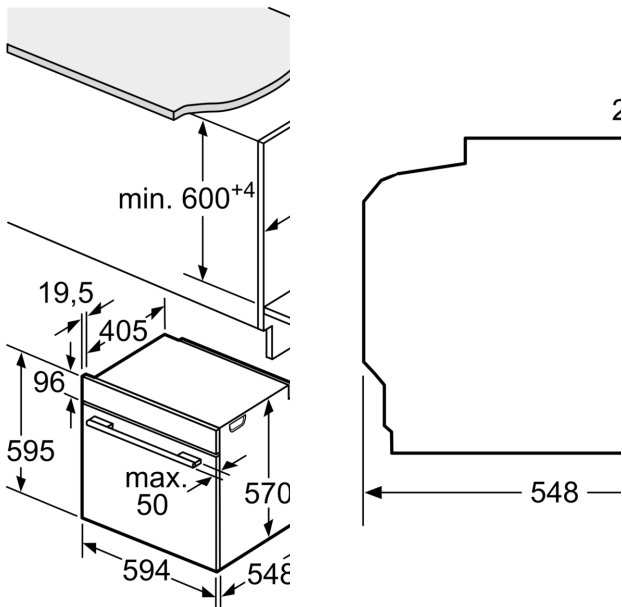

• **pop-out controls:** pop-out

:	.....	35.8 .
Built-in / Free-standing:	.....	
:	.....EcoClean Direct program, Hydrolytic	
:	( x x ): ..... 585-595 x 560-568 x 550 mm	
:	..... 595 x 594 x 548 mm	
:	( x x ): ..... 670 x 660 x 680 mm	
:	..... Stainless steel	
:	..... Glass	
:	..... 33.6 .	
:	-: ..... 71 l	
:	..... Full width grill, Hotair gentle, Hot Air, Conventional heat, Pizza setting, ,	
:	.....	1
:	.....	120.0 .
- 1:	.....	1
:	.....	1
1:	.....	2700 W
1:	.....	2200 W
:	.....	A
Energy consumption per cycle conventional (2010/30/EC):	.....	0.97 kWh/cycle
Energy consumption per cycle forced air convection (2010/30/EQ):	.....	0.81 kWh/cycle
Energy efficiency index (2010/30/EC):	.....	95.3 %
:	.....	3400 W
( ):	.....	16 A
:	.....	220-240 V
:	.....	50; 60 Hz
:	.....	no plug
:	.....	
cutout / ( ):	.....	x
:	.....	26.37 x 25.98 x 26.77
:	.....	74.000
:	.....	79.000
:	.....	120.0 .
:	.....	33.6 .

**4, , 60 x 60 cm, Stainless  
steel  
HBA534ES0A**

**Built-in 3D hot air:**

---

**Heating Functions**

- HR
  
- : 71 l
- 
- E
- 50 C - 275 C
  
- (HxWxD mm) : 595 mm x 594 mm x 548 mm
- (HxWxD mm) : 585 mm - 595 mm x 560 mm - 568 mm x  
550 mm
- 3400 W
- : 120 .

**4, , 60 x 60 cm, Stainless steel**  
**HBA534ES0A**

Measurements in mm

**A:** 19.5 mm  
**B:** Space for appliance  
 115 mm

Installation with a hob

Min. distance:  
 Induction hob: 5 mm  
 Gas hob: 5 mm  
 Electric hob: 2 mm