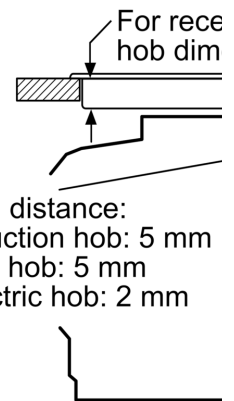

• **pop-out controls:** pop-out

:	.....	35.8 .
Built-in / Free-standing:	.....	
:	.....EcoClean Direct program, Hydrolytic	
:	( x x ): ..... 585-595 x 560-568 x 550 mm	
:	..... 595 x 594 x 548 mm	
:	( x x ): ..... 670 x 660 x 680 mm	
:	..... Stainless steel	
:	..... Glass	
:	..... 33.6 .	
:	-: ..... 71 l	
:	..... Full width grill, Hotair gentle, Hot Air, Conventional heat, Pizza setting, ,	
:	.....	1
:	.....	120.0 .
- 1:	.....	1
:	.....	1
1:	.....	2700 W
1:	.....	2200 W
:	.....	A
Energy consumption per cycle conventional (2010/30/EC):	.....	0.97 kWh/cycle
Energy consumption per cycle forced air convection (2010/30/EQ):	.....	0.81 kWh/cycle
Energy efficiency index (2010/30/EC):	.....	95.3 %
:	.....	3400 W
( ):	.....	16 A
:	.....	220-240 V
:	.....	50; 60 Hz
:	.....	no plug
:	.....	
cutout / ( ):	.....	x
:	.....	26.37 x 25.98 x 26.77
:	.....	74.000
:	.....	79.000
:	.....	120.0 .
:	.....	33.6 .

**4, , 60 x 60 cm, Stainless  
steel  
HBA534ES0A**

**Built-in 3D hot air:**

---

**Heating Functions**

- HR
  
- : 71 l
- 
- E
- 50 C - 275 C
  
- (HxWxD mm) : 595 mm x 594 mm x 548 mm
- (HxWxD mm) : 585 mm - 595 mm x 560 mm - 568 mm x  
550 mm
- 3400 W
- : 120 .

**4, , 60 x 60 cm, Stainless steel**  
**HBA534ES0A**

Measurements in mm

**A:** 19.5 mm  
**B:** Space for appliance  
 115 mm

Installation with a hob

Min. distance:  
 Induction hob: 5 mm  
 Gas hob: 5 mm  
 Electric hob: 2 mm