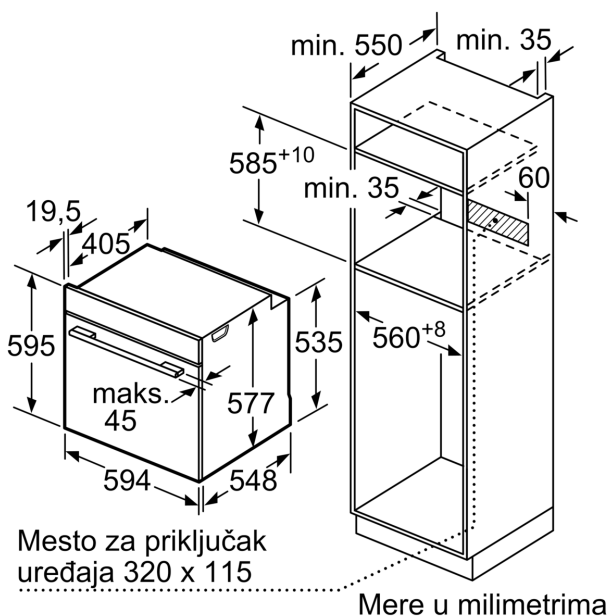

Mere u milimetrima

If the appliance will be installed underneath a hob, the following worktop thicknesses (including substructure if necessary) must be taken into account.

Hob type	min. worktop thickness	
	fitted	flush
Induction hob	37 mm	38 mm
Full surface Induction hob	47 mm	48 mm
Gas hob	30 mm	38 mm
Electric hob	27 mm	30 mm