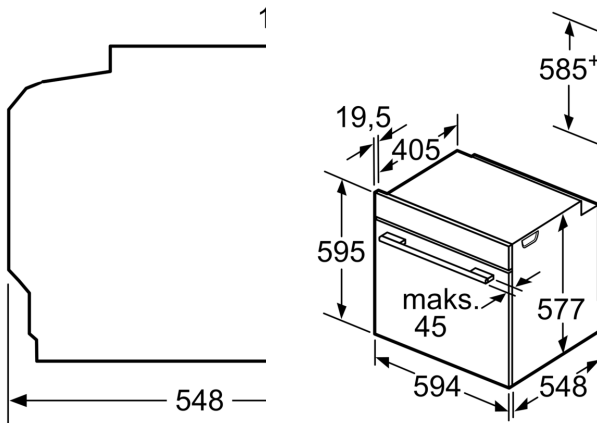

**Seriya 8, Ugradna rerna, 60 x 60 cm,
Bela
HBG634BW1**

Mesto za priključak
uređaja 320 x 115

If the appliance will be
a hob, the following w
(including substructur
must be taken into ac

Hob type	mi
Induction hob	30
Full surface Induction hob	40
Gas hob	30
Electric hob	20