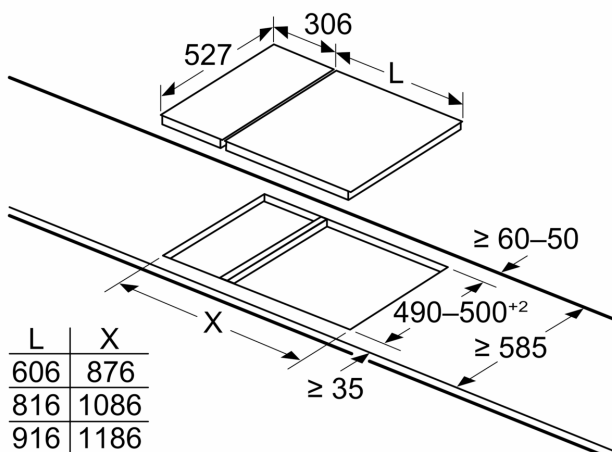

When installing two Domino units right next to a hob, two assembly kits (HEZ394301) are required

Measurements in mm