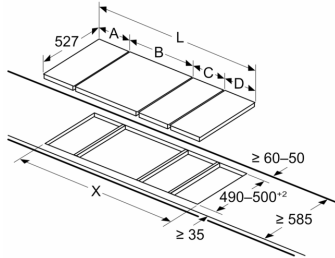

When installing two Domino units right next to a hob, two assembly kits (HEZ394301) are required

Measurements in mm

When installing two Domino units right next to a hob, two assembly kits (HEZ394301) are required

Measurements in mm

If two or more elements are installed right next to one another, one or several installation kits are required (2 elements 1 installation kit, 3 elements 2 installation kits, etc.)

Measurements in mm
Picture for the table Domino combination possibilities with corresponding devices and cutout dimensions

measurements in mm
 Domino combination options with corresponding appliance and cut-out dimensions

Width category:
 Appliance width:

	A	B	C	D	L	X		
2x30	306	306	-	-	-	-	612	576
1x30, 1x40	306	396	-	-	-	-	702	666
1x30, 1x60	306	606	-	-	-	-	912	876
1x30, 1x70*	306	710	-	-	-	-	1016	980
1x30, 1x80	306	816	-	-	-	-	1122	1086
1x30, 1x90	306	916	-	-	-	-	1222	1186
2x40	396	396	-	-	-	-	792	756
1x40, 1x60	396	606	-	-	-	-	1002	966
1x40, 1x70*	396	710	-	-	-	-	1106	1070
1x40, 1x80	396	816	-	-	-	-	1212	1176
1x40, 1x90	396	916	-	-	-	-	1312	1276
3x30	306	306	306	-	-	-	918	882
2x30, 1x40	306	306	396	-	-	-	1008	972
2x30, 1x60	306	306	606	-	-	-	1218	1182
2x30, 1x70*	306	306	710	-	-	-	1322	1286
2x30, 1x80	306	306	816	-	-	-	1428	1392
2x30, 1x90	306	306	916	-	-	-	1528	1492
1x30, 2x40	306	396	396	-	-	-	1098	1062
1x30, 1x40, 1x60	306	396	606	-	-	-	1308	1272
1x30, 1x40, 1x70*	306	396	710	-	-	-	1412	1376
1x30, 1x40, 1x80	306	396	816	-	-	-	1518	1482
1x30, 1x40, 1x90	306	396	916	-	-	-	1618	1582
2x40, 1x60	396	396	606	-	-	-	1398	1362
4x30	306	306	306	306	-	-	1224	1188
3x30, 1x40	306	306	306	396	-	-	1314	1278
1x30, 1x75	306	750	-	-	-	-	1056	1020
1x40, 1x75	396	750	-	-	-	-	1146	1110
2x30, 1x75	306	306	750	-	-	-	1362	1326
1x30, 1x40, 1x75	306	396	750	-	-	-	1452	1416