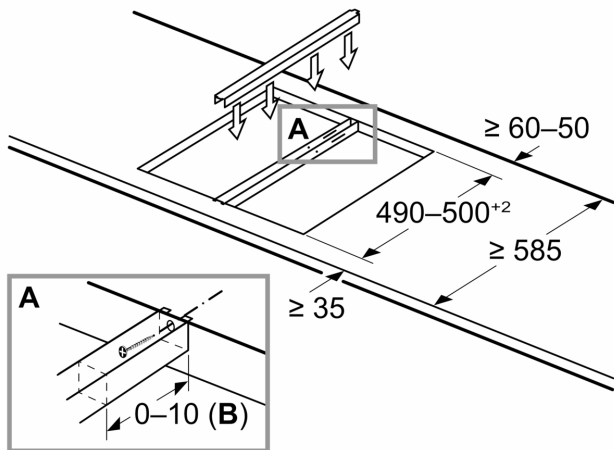

B: Dependent on the cut-out depth