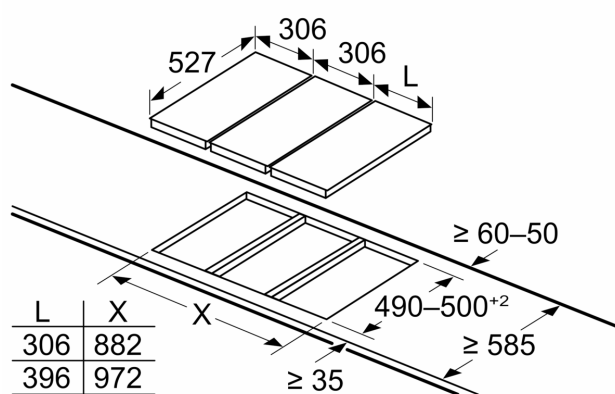

If two or more elements are installed right next to one another, one or several installation kits are required (2 elements 1 installation kit, 3 elements 2 installation kits, etc.)