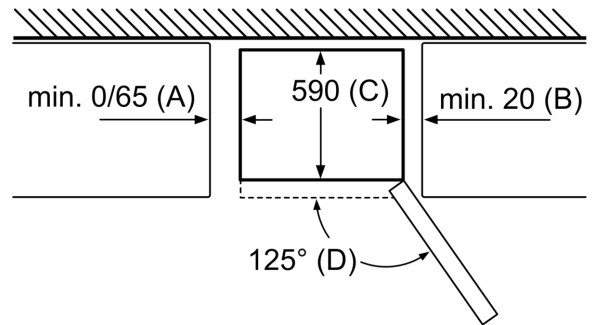

#### **РАЗМЕРЫ ПРИБОРА**

- Размеры прибора (ВхШхГ): 186x60x66 см.

Specification
a Height
b Width
c Depth with door closed, without handle
d Cabinet depth
e Width with door opened to 90°
f Depth with door opened
g Depth with door closed, with handle

measurements in mm