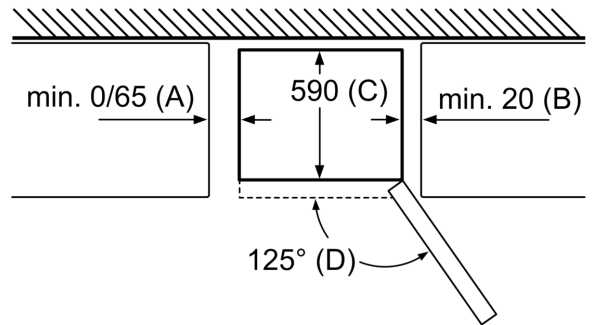

**iQ300, Отдельно стоящий
холодильник с нижней
морозильной камерой, 203 x 60
см, Белый
KG39NVW316**

Appliance name	A	B	C	D
KG33, 36, 39, 46, 49	0/65	20	590	125
KGF39, 49	0/65	20	590	125

Dimension A:
In models with vertical integrated handles, in order to open easily, a minimum distance of 65 mm is needed.

measurements in mm