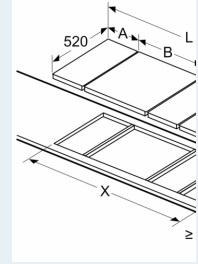

L	X
302	572
392	662

If two or more to one another are required (elements 2 in

Measurement
Assembly kit

B: Depend

Measurements in mm
Picture for the table Domi
cutout dimensions

measi
Domir
applia

Width
Applie

- 2x30
- 1x30,
- 1x30,
- 1x30,
- 1x30,
- 1x30,
- 2x40
- 1x40,
- 1x40,
- 1x40,
- 1x40,
- 3x30
- 2x30,
- 2x30,
- 2x30,
- 2x30,
- 1x30,
- 1x30,
- 1x30,
- 1x30,
- 1x30,
- 3x40
- 2x40,
- 4x30
- 3x30,
- 2x30,
- 1x30,
- 1x30,
- 1x40,
- 2x30,
- 1x30,