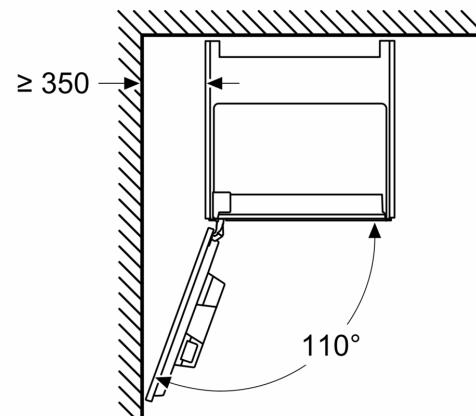

Measurements in mm

A: 7.5 mm

Measurements in mm

Bean and water containers are removed from the front
Recommended installation height
950–1450 mm

Measurements in mm

Bean and water containers are removed from the front
Recommended installation height
950–1450 mm

Measurements in mm

Left corner installation

If using the 92° hinge limiter, the min. distance to the wall is only 100 mm

Measurements in mm