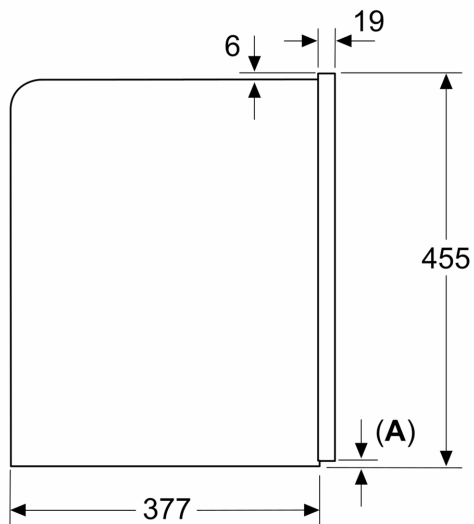

Measurements in mm

A: 7.5 mm

Measurements in mm

Bean and water containers are removed from the front
Recommended installation height
950–1450 mm

Measurements in mm

Bean and water containers are removed from the front
Recommended installation height
950–1450 mm

Measurements in mm

Left corner installation

If using the 92° hinge limiter, the min. distance to the wall is only 100 mm

Measurements in mm