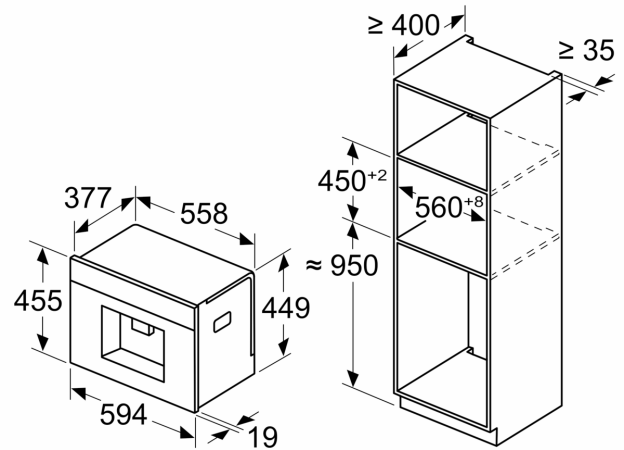

Measurements in mm

A: 7.5 mm

Measurements in mm

Bean and water containers are removed from the front
Recommended installation height
950–1450 mm

Measurements in mm

Bean and water containers are removed from the front
Recommended installation height
950–1450 mm

Measurements in mm

Left corner installation

If using the 92° hinge limiter, the min. distance to the wall is only 100 mm

Measurements in mm