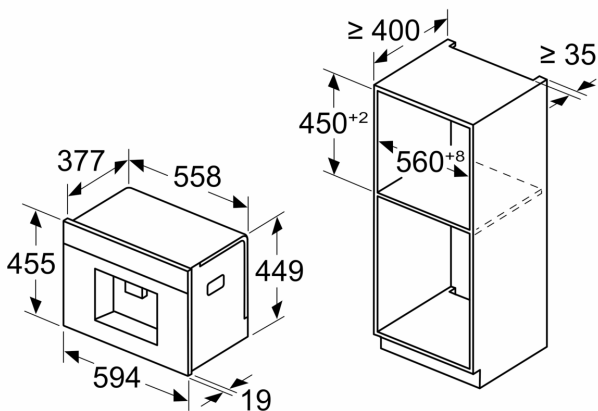

Measurements in mm

A: 7.5 mm

Measurements in mm

Bean and water containers are removed from the front
Recommended installation height
950–1450 mm

Measurements in mm

Bean and water containers are removed from the front
Recommended installation height
950–1450 mm

Measurements in mm

Left corner installation

If using the 92° hinge limiter, the min. distance to the wall is only 100 mm

Measurements in mm