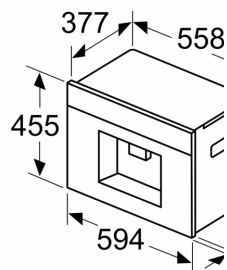

Measurements in

A: 7.5 mm

Measurements in

Bean and water
the front
Recommended in
950–1450 mm

Measurements in

Bean and water
the front
Recommended in
950–1450 mm

Measurements in
Left corner insta

If using the 92° h
to the wall is only