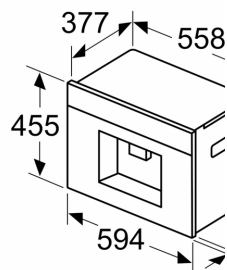

Measurements in

A: 7.5 mm

Measurements in

Bean and water
the front
Recommended in
950–1450 mm

Measurements in

Bean and water
the front
Recommended in
950–1450 mm

Measurements in
Left corner insta

If using the 92° h
to the wall is only

Measurements in