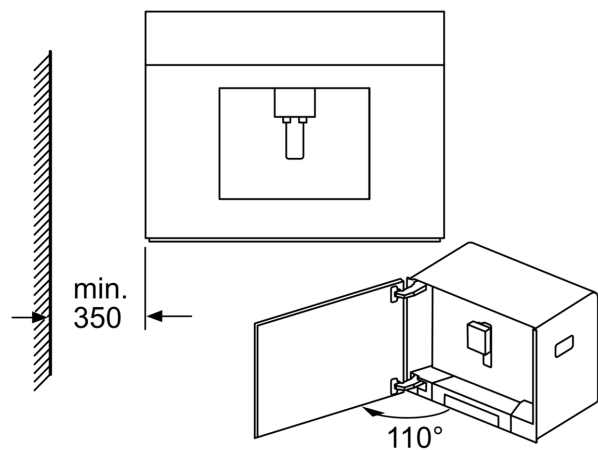

**Серия 8, Встраиваемая полностью
автоматическая кофемашина,
Нержавеющая сталь
CTL636ES1**

Bean and water containers
are removed from the front.
Recommended installation
height 95-145 cm.

Bean and water containers
are removed from the front.
Recommended installation
height 95-145 cm.

left corner installation

If using the 92° hinge limiter
(spare part no. 00636455),
the minimum distance to the wall
is only 100 mm.

measurements in mm