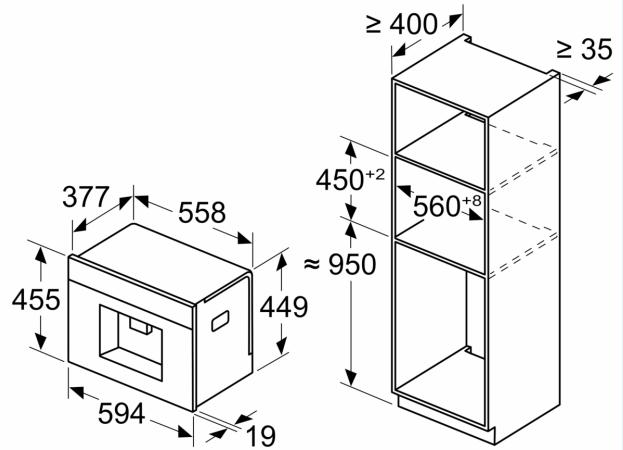

### Аксессуары

**iQ700, Встраиваемая полностью автоматическая кофемашина, Белый CT718L1W0**

Measurements in mm

**A: 7.5 mm**

Measurements in mm

Bean and water containers are removed from the front  
Recommended installation height 950–1450 mm

Measurements in mm

Bean and water containers are removed from the front  
Recommended installation height 950–1450 mm

Measurements in mm

**Left corner installation**

If using the 92° hinge limiter, the min. distance to the wall is only 100 mm