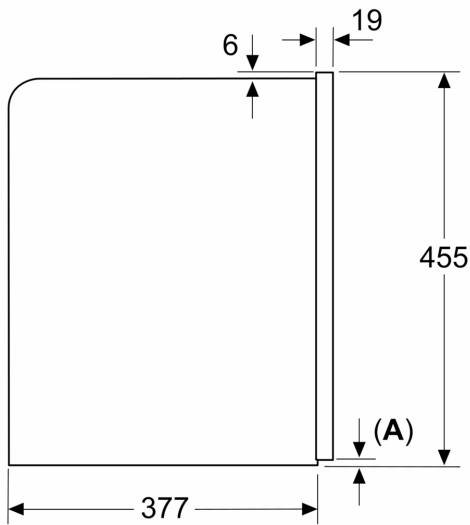

### Аксессуары

**iQ700, Встраиваемая полностью автоматическая кофемашина, Белый CT718L1W0**

Measurements in mm

**A: 7.5 mm**

Measurements in mm

Bean and water containers are removed from the front  
Recommended installation height 950–1450 mm

Measurements in mm