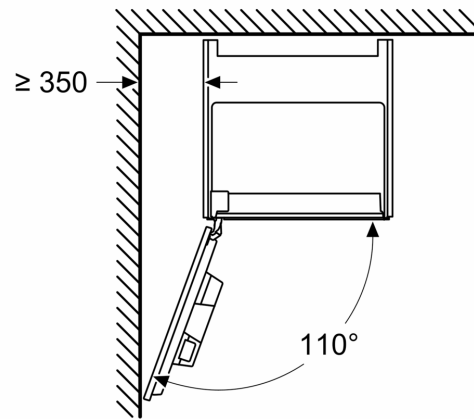

### Аксессуары

**iQ700, Встраиваемая полностью автоматическая кофемашина, Белый CT718L1W0**

Measurements in mm

**A: 7.5 mm**

Measurements in mm

Bean and water containers are removed from the front  
Recommended installation height 950–1450 mm

Measurements in mm

Bean and water containers are removed from the front  
Recommended installation height 950–1450 mm

Measurements in mm

**Left corner installation**

If using the 92° hinge limiter, the min. distance to the wall is only 100 mm