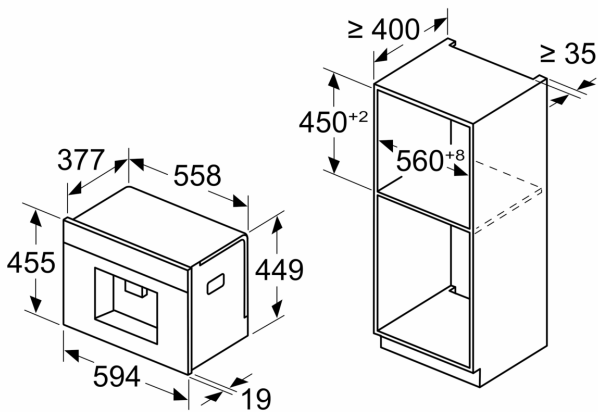

### Аксессуары

**iQ700, Встраиваемая полностью автоматическая кофемашина, Белый CT718L1W0**

Measurements in mm

**A: 7.5 mm**

Measurements in mm

Bean and water containers are removed from the front  
Recommended installation height 950–1450 mm

Measurements in mm

Bean and water containers are removed from the front  
Recommended installation height 950–1450 mm

Measurements in mm

**Left corner installation**

If using the 92° hinge limiter, the min. distance to the wall is only 100 mm

Measurements in mm