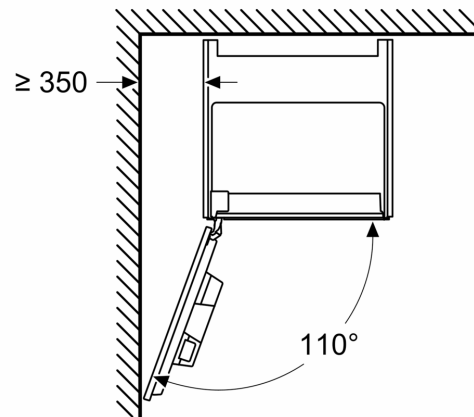

## Аксессуары

**iQ700, Встраиваемая полностью автоматическая кофемашина, Черный CT718L1B0**

Measurements in mm

**A: 7.5 mm**

Measurements in mm

Bean and water containers are removed from the front  
Recommended installation height 950–1450 mm

Measurements in mm

Bean and water containers are removed from the front  
Recommended installation height 950–1450 mm

Measurements in mm

**Left corner installation**

If using the 92° hinge limiter, the min. distance to the wall is only 100 mm