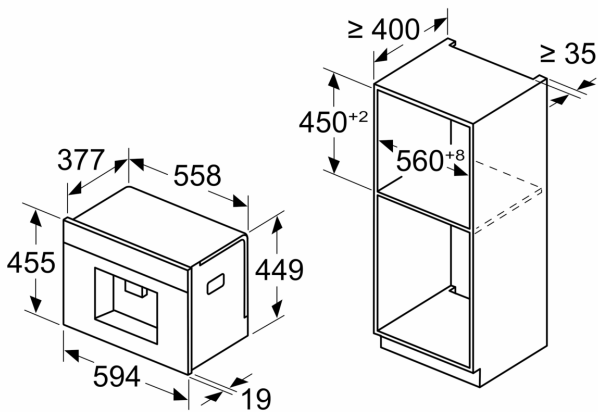

## Аксессуары

**iQ700, Встраиваемая полностью автоматическая кофемашина, Черный CT718L1B0**

Measurements in mm

**A: 7.5 mm**

Measurements in mm

Bean and water containers are removed from the front  
Recommended installation height 950–1450 mm

Measurements in mm

Bean and water containers are removed from the front  
Recommended installation height 950–1450 mm

Measurements in mm

**Left corner installation**

If using the 92° hinge limiter, the min. distance to the wall is only 100 mm

Measurements in mm