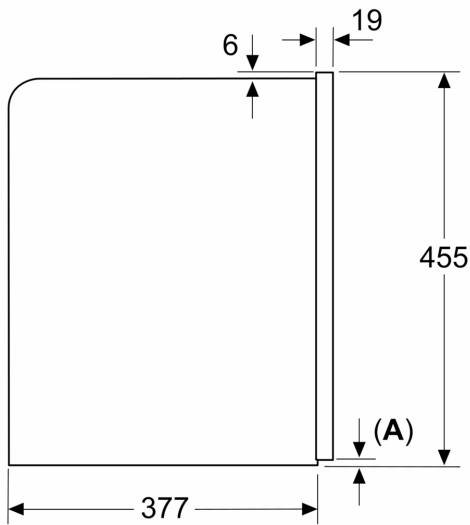

## Аксессуары

**iQ700, Встраиваемая полностью автоматическая кофемашина, Черный CT718L1B0**

Measurements in mm

**A: 7.5 mm**

Measurements in mm

Bean and water containers are removed from the front  
Recommended installation height 950–1450 mm

Measurements in mm