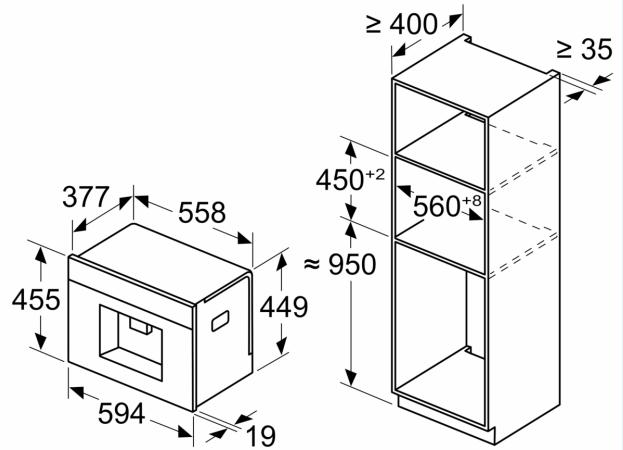

## Аксессуары

**iQ700, Встраиваемая полностью автоматическая кофемашина, Черный CT718L1B0**

Measurements in mm

**A: 7.5 mm**

Measurements in mm

Bean and water containers are removed from the front  
Recommended installation height 950–1450 mm

Measurements in mm

Bean and water containers are removed from the front  
Recommended installation height 950–1450 mm

Measurements in mm

**Left corner installation**

If using the 92° hinge limiter, the min. distance to the wall is only 100 mm