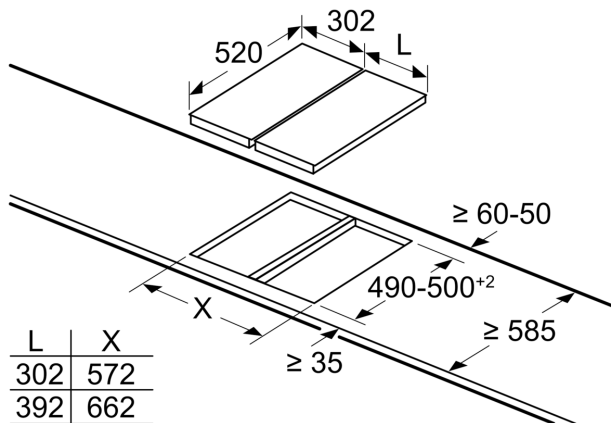

L	X
302	572
392	662

When installing two or more Domino units side-by-side, one or more assembly kits are required (2 units = 1 assembly kit, 3 units = 2 assembly kits, etc.).