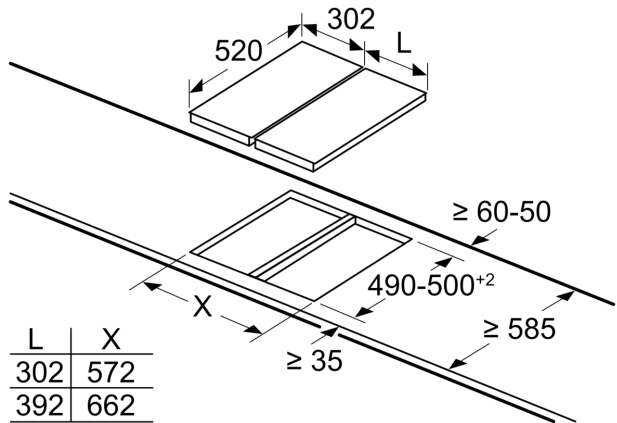

L	X
302	572
392	662

When installing two or more Domino units side-by-side, one or more assembly kits are required (2 units = 1 assembly kit, 3 units = 2 assembly kits, etc.).