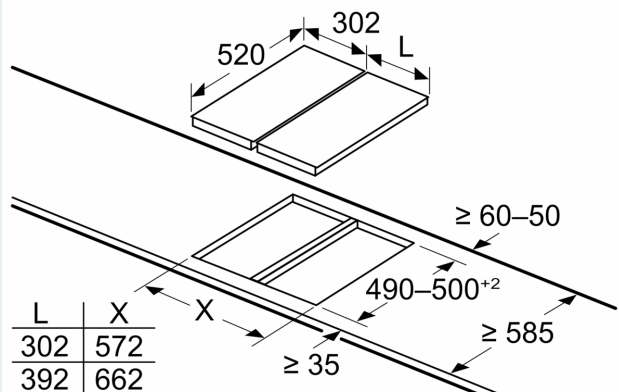

When installing two Domino units right next to a hob, two assembly kits (HZ394301) are required.

Mål i mm