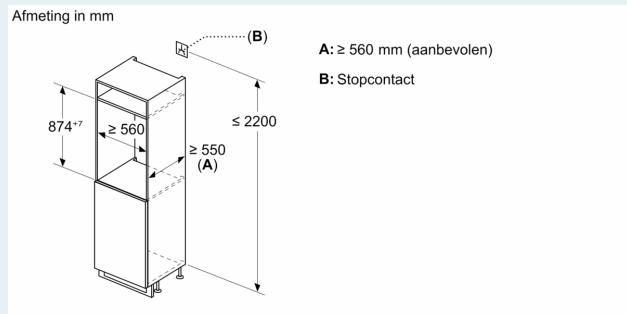

Maximaal toegestaan gewicht van de fronten van de eenheden
Gemonteerde fronten van eenheden die het toegestane gewicht overschrijden kunnen schade veroorzaken en resulteren in functionele beperkingen van de scharnieren

A: Gewicht
A: Hoogte van de apparaatdeur inclusief scharnieren in mm
B: Ongedempt scharnier, eenheidfront in kg
C: Gedempt scharnier, front van de eenheid in kg
D: Aanvullende mogelijke belasting in kg met heavy load set

A	B	C	D
1500-1750	22	22	B+5 / C+5
720-1400	19	19	
A1	15	19	
A2	15	19