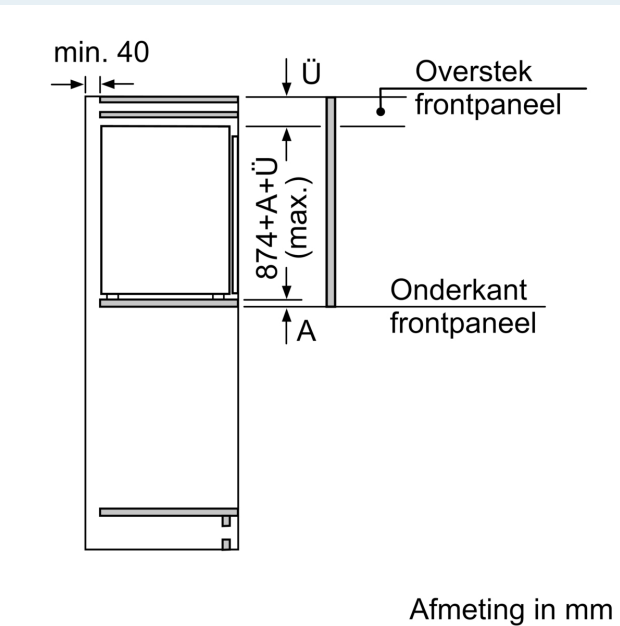

Maximaal toegestaan gewicht van de fronten van de eenheden
Gemonteerde fronten van eenheden die het toegestane gewicht overschrijden kunnen schade veroorzaken en resulteren in functionele beperkingen van de scharnieren

A: Gewicht
A: Hoogte van de apparaatdeur inclusief scharnieren in mm
B: Ongedempt scharnier, eenheidfront in kg
C: Gedempt scharnier, front van de eenheid in kg
D: Aanvullende mogelijke belasting in kg met heavy load set

A	B	C	D
1500-1750	22	22	B+5 / C+5
720-1400	19	19	
A1	15	19	
A2	15	19