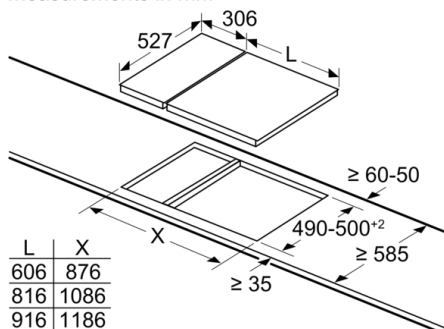

When installing a Domino unit right next to a hob, an assembly kit (HEZ394301) is required.