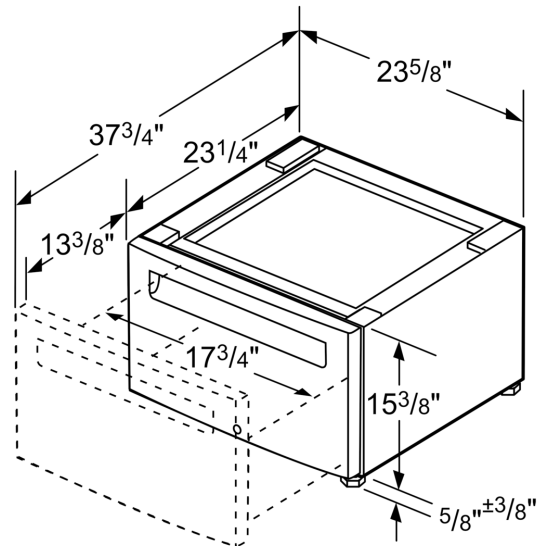

## Washer platform with pull-out WMZPW20W

- Pedestal / platform with drawer for washing machines
- The pedestal increases the height of the appliance for convenient operation
- Includes a drawer for space-saving storage
- Dimensions: 400 x 600 x 570 mm
- Prieš užsisakydami, patikrinkite suderinamumą su savo prietaisu

### Techniniai duomenys

Gaminio su pakuote išmatavimai (AxPxG): .....430 x 620 x 620 mm

EAN kodas: ..... 4242005255054

---

## Washer platform with pull-out WMZPW20W

matmenys coliais (mm)

Matmenys coliai

Matmenys, mm