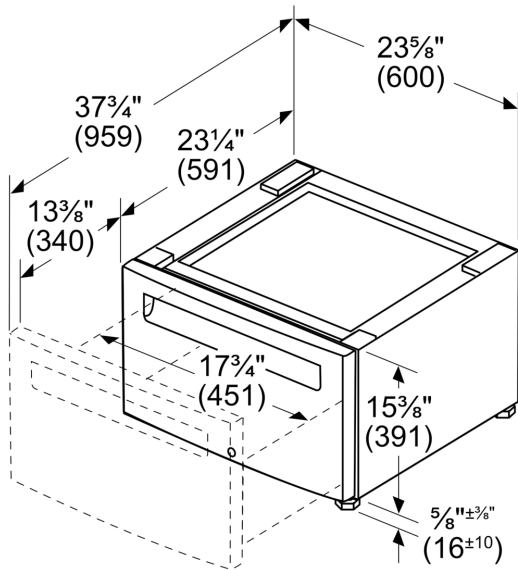

## Washer platform with pull-out WMZPW20W

- Pedestal / platform with drawer for washing machines
- The pedestal increases the height of the appliance for convenient operation
- Includes a drawer for space-saving storage
- Dimensions: 400 x 600 x 570 mm
- Prieš užsisakydami, patikrinkite suderinamumą su savo prietaisu

### Techniniai duomenys

Gaminio su pakuote išmatavimai (AxPxG): .....430 x 620 x 620 mm

EAN kodas: ..... 4242005255054

---

## Washer platform with pull-out WMZPW20W

matmenys coliais (mm)

Matmenys coliai

Matmenys, mm