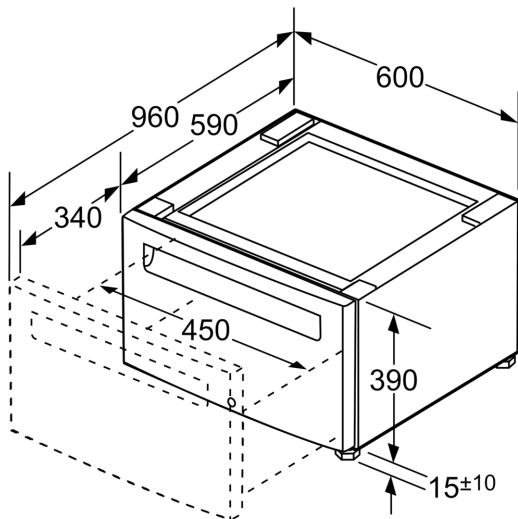

## Washer platform with pull-out WMZPW20W

- Pedestal / platform with drawer for washing machines
- The pedestal increases the height of the appliance for convenient operation
- Includes a drawer for space-saving storage
- Dimensions: 400 x 600 x 570 mm
- Prieš užsisakydami, patikrinkite suderinamumą su savo prietaisu

### Techniniai duomenys

Gaminio su pakuote išmatavimai (AxPxG): .....430 x 620 x 620 mm

EAN kodas: ..... 4242005255054

---

## Washer platform with pull-out WMZPW20W

matmenys coliais (mm)

Matmenys coliai

Matmenys, mm