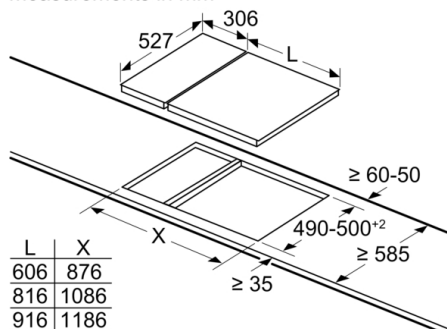

When installing two or more Domino units side-by-side, one or more assembly kits are required (2 units = 1 assembly kit, 3 units = 2 assembly kits, etc.).

Matmenys, mm
„Domino“ galimybė derinti su atitinkamais prietaisais ir išpjovos matmenimis

Išpjautos angos plotis:
Prietaiso plotis:

	A	B	C	D	L	X		
2x30	306	306	-	-			612	576
1x30, 1x40	306	396	-	-			702	666
1x30, 1x60	306	606	-	-			912	876
1x30, 1x70*	306	710	-	-			1016	980
1x30, 1x80	306	816	-	-			1122	1086
1x30, 1x90	306	916	-	-			1222	1186
2x40	396	396	-	-			792	756
1x40, 1x60	396	606	-	-			1002	966
1x40, 1x70*	396	710	-	-			1106	1070
1x40, 1x80	396	816	-	-			1212	1176
1x40, 1x90	396	916	-	-			1312	1276
3x30	306	306	306	-			918	882
2x30, 1x40	306	306	396	-			1008	972
2x30, 1x60	306	306	606	-			1218	1182
2x30, 1x70*	306	306	710	-			1322	1286
2x30, 1x80	306	306	816	-			1428	1392
2x30, 1x90	306	306	916	-			1528	1492
1x30, 2x40	306	396	396	-			1098	1062
1x30, 1x40, 1x60	306	396	606	-			1308	1272
1x30, 1x40, 1x70*	306	396	710	-			1412	1376
1x30, 1x40, 1x80	306	396	816	-			1518	1482
1x30, 1x40, 1x90	306	396	916	-			1618	1582
2x40, 1x60	396	396	606	-			1398	1362
4x30	306	306	306	306			1224	1188

measurements in mm

When installing a Domino unit right next to a hob, an assembly kit (HEZ394301) is required.

measurements in mm

Assembly kit (HEZ394301) for Domino