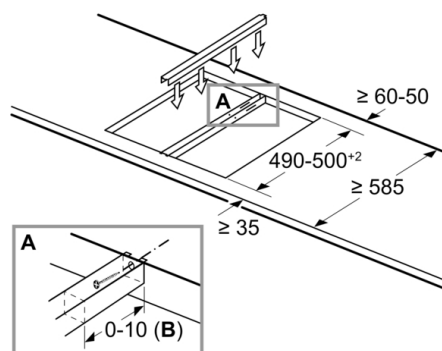

B: Dependent on the cut-out depth