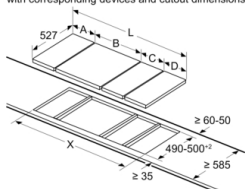

Serija 6, Domino elektrinė kaitlentė, 30 cm, Juodas, kaitlentė su plieniniu rėmu PKF375FP1E

measurements in mm

When installing two Domino units right next to a hob, two assembly kits (HEZ394301) are required.

measurements in mm

When installing two or more Domino units side-by-side, one or more assembly kits are required (2 units = 1 assembly kit, 3 units = 2 assembly kits, etc.).

Matmenys, mm
„Domino“ galimybė derinti su atitinkamais prietaisais ir išpjovos matmenimis

Išpjautos angos plotis:
Prietaiso plotis:

	A	B	C	D	L	X		
2x30	306	306	-	-			612	576
1x30, 1x40	306	396	-	-			702	666
1x30, 1x60	306	606	-	-			912	876
1x30, 1x70*	306	710	-	-			1016	980
1x30, 1x80	306	816	-	-			1122	1086
1x30, 1x90	306	916	-	-			1222	1186
2x40	396	396	-	-			792	756
1x40, 1x60	396	606	-	-			1002	966
1x40, 1x70*	396	710	-	-			1106	1070
1x40, 1x80	396	816	-	-			1212	1176
1x40, 1x90	396	916	-	-			1312	1276
3x30	306	306	306	-			918	882
2x30, 1x40	306	306	396	-			1008	972
2x30, 1x60	306	306	606	-			1218	1182
2x30, 1x70*	306	306	710	-			1322	1286
2x30, 1x80	306	306	816	-			1428	1392
2x30, 1x90	306	306	916	-			1528	1492
1x30, 2x40	306	396	396	-			1098	1062
1x30, 1x40, 1x60	306	396	606	-			1308	1272
1x30, 1x40, 1x70*	306	396	710	-			1412	1376
1x30, 1x40, 1x80	306	396	816	-			1518	1482
1x30, 1x40, 1x90	306	396	916	-			1618	1582
2x40, 1x60	396	396	606	-			1398	1362
4x30	306	306	306	306			1224	1188

measurements in mm

When installing a Domino unit right next to a hob, an assembly kit (HEZ394301) is required.

measurements in mm

Assembly kit (HEZ394301) for Domino

B: Dependent on the cut-out depth