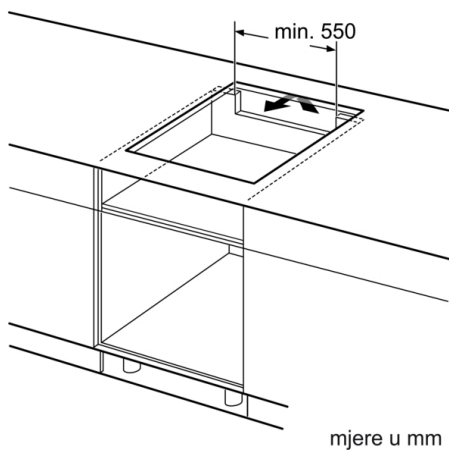

**Series 4, Induction hob, 60 cm, Black,
surface mount without frame
PUE611BB2E**

mjere u mm