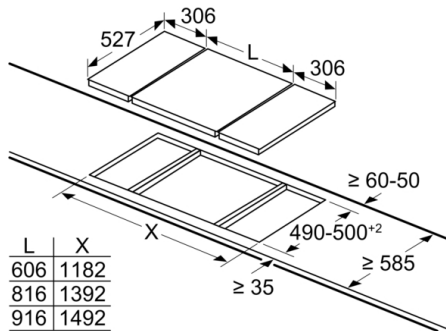

Serie 6, Domino električna ploča za kuhanje, 30 cm, Crna, ugradnja s okvirom PKF375FP1E

measurements in mm

When installing two Domino units right next to a hob, two assembly kits (HEZ394301) are required.

measurements in mm