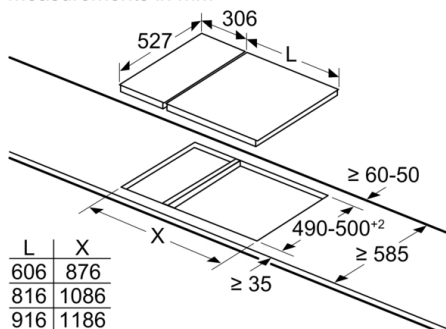

When installing a Domino unit right next to a hob, an assembly kit (HEZ394301) is required.

measurements in mm

Assembly kit (HEZ394301) for Domino