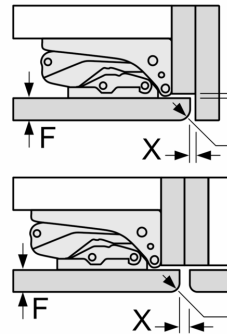

**Série 6, Combiné avec congélateur
en bas encastrable, 177.2 x 55.8 cm,
charnière plate
KIN86AF3M8**

Air outlet min.
200 cm²

Ventilation
space in the
base min. 200 cr

The specified un
are valid for a do

measurements in
Recommended c

The gap dimensi
in the table must
to ensure that ap
collide with anytt
and to avoid cau