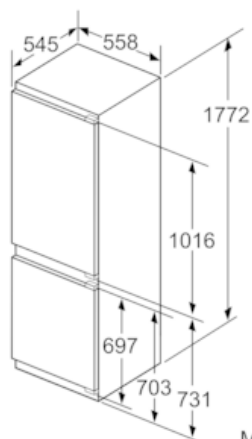

**iQ500, built-in fridge-freezer with
freezer at bottom, 177.2 x 55.8 cm
KI86SAD40**

Cotes

Mesures en mm