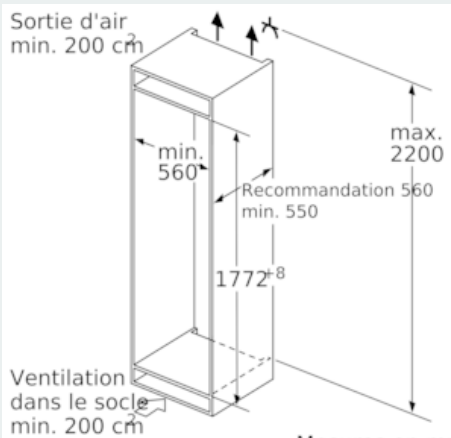

Mesures en mm

Mesures en mm