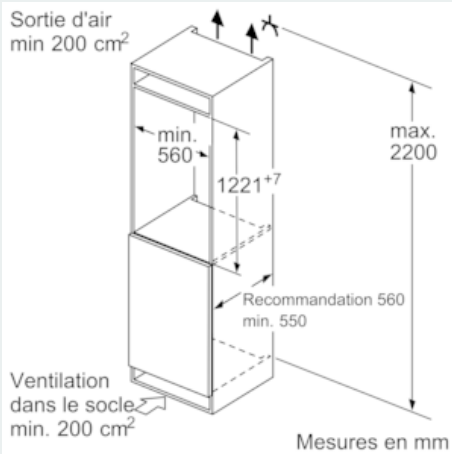

Mesures en mm