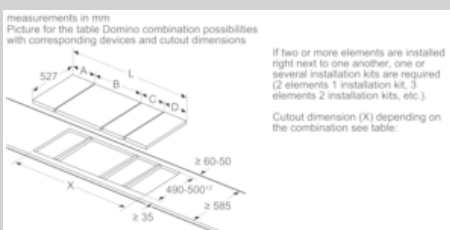

When installing two or more Domino units side-by-side, one or more assembly kits are required (2 units = 1 assembly kit, 3 units = 2 assembly kits, etc.).

B: Dependent on the cut-out depth

When installing two or more Domino units side-by-side, one or more assembly kits are required (2 units = 1 assembly kit, 3 units = 2 assembly kits, etc.).