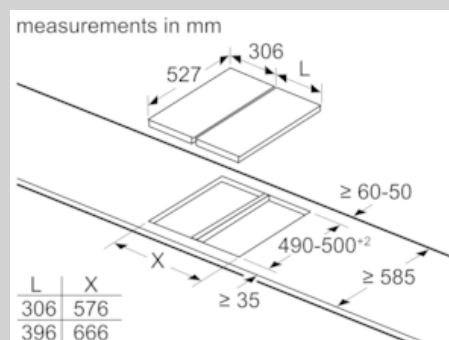

When installing two or more Domino units side-by-side, one or more assembly kits are required (2 units = 1 assembly kit, 3 units = 2 assembly kits, etc.).