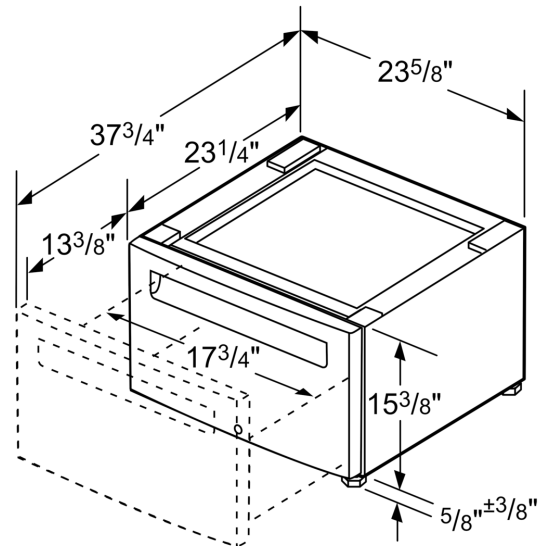

## Dryer platform with pull-out WTZPW20D

- Pedestal / platform with drawer for tumble dryers
- The pedestal increases the height of the appliance for convenient operation
- Includes a drawer for space-saving storage
- Dimensions: 400 x 600 x 570 mm
- 15 Inch Pedestal for Washer or Dryer Increases Appliance Height for Easy Access and Includes Storage Drawer for Even More Convenience

### Tehnilised andmed

Pakitud toote mõõdud (k x l x s): .....430 x 620 x 620 mm

Netokaal: ..... 16.1 kg

Brutokaal: .....19.8 kg

EAN-kood: .....4242005255047

---

4 242005 255047

## Dryer platform with pull-out WTZPW20D

mõõdud tollides (mm)

Mõõdud (tollide)

Mõõdud (mm)