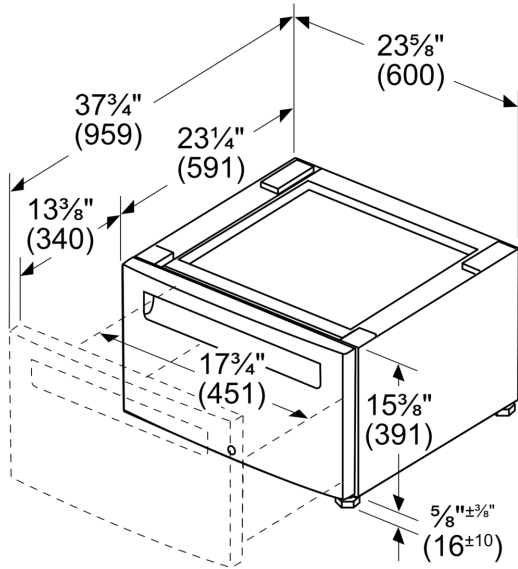

## Dryer platform with pull-out WTZPW20D

- Pedestal / platform with drawer for tumble dryers
- The pedestal increases the height of the appliance for convenient operation
- Includes a drawer for space-saving storage
- Dimensions: 400 x 600 x 570 mm
- 15 Inch Pedestal for Washer or Dryer Increases Appliance Height for Easy Access and Includes Storage Drawer for Even More Convenience

### Tehnilised andmed

Pakitud toote mõõdud (k x l x s): .....430 x 620 x 620 mm

Netokaal: ..... 16.1 kg

Brutokaal: .....19.8 kg

EAN-kood: .....4242005255047

---

4 242005 255047

## Dryer platform with pull-out WTZPW20D

mõõdud tollides (mm)

Mõõdud (tollide)

Mõõdud (mm)