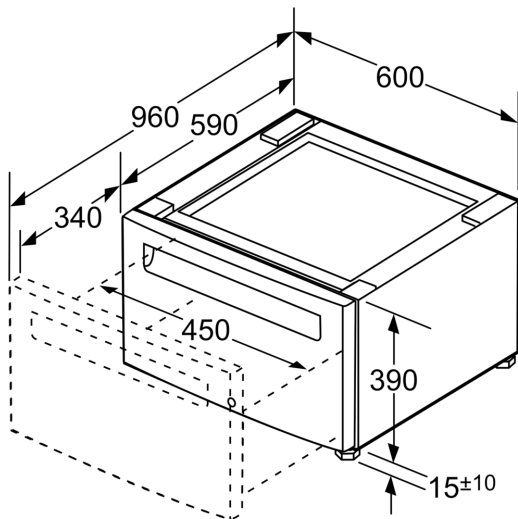

## Dryer platform with pull-out WTZPW20D

- Pedestal / platform with drawer for tumble dryers
- The pedestal increases the height of the appliance for convenient operation
- Includes a drawer for space-saving storage
- Dimensions: 400 x 600 x 570 mm
- 15 Inch Pedestal for Washer or Dryer Increases Appliance Height for Easy Access and Includes Storage Drawer for Even More Convenience

### Tehnilised andmed

Pakitud toote mõõdud (k x l x s): .....430 x 620 x 620 mm

Netokaal: ..... 16.1 kg

Brutokaal: .....19.8 kg

EAN-kood: .....4242005255047

---

4 242005 255047

## Dryer platform with pull-out WTZPW20D

mõõdud tollides (mm)

Mõõdud (tollide)

Mõõdud (mm)