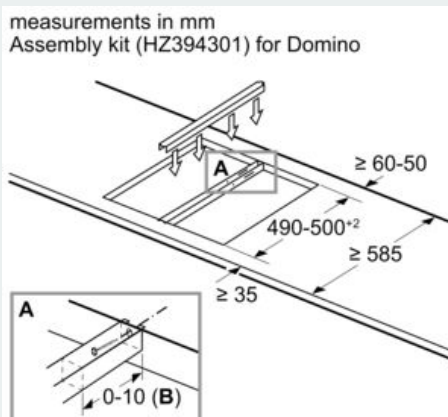

When installing two or more Domino units side-by-side, one or more assembly kits are required (2 units = 1 assembly kit, 3 units = 2 assembly kits, etc.).

B: Dependent on the cut-out depth