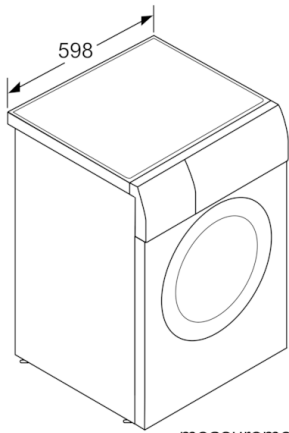

Technical data

Built-in / Free-standing :	Free-standing
Removable top :	No
Door hinge :	Left
Length electrical supply cord (cm) :	210
Height of removable worktop (mm) :	850
Dimensions of the product (mm) :	850 x 600 x 590
Net weight (kg) :	82.931
Drum volume (l) :	56
Connection Rating (W) :	2200
Current (A) :	10
Voltage (V) :	220-240
Frequency (Hz) :	50
Approval certificates :	, VDE
Energy consumption (wash and dry of full wash load) (kWh) :	4.76
Energy consumption (wash only) (kWh) :	0.73
Water consumption (wash and dry full wash load) (l) :	103

General Information

- Dimensions (H x W x D): 85x60x59 cm
- slide-under

Serie | 6, Washer Dryer, 7/4 kg, 1500 rpm
WVG3047SGB

measurements in mm

measurements in mm