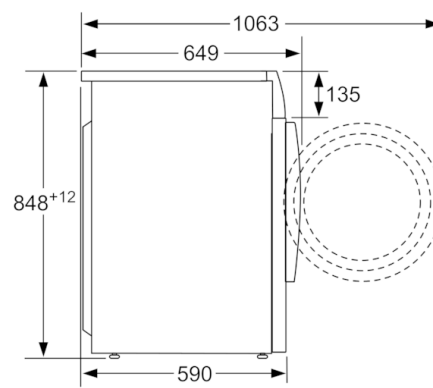

Technical data

Built-in / Free-standing :	Free-standing
Removable top :	No
Door hinge :	Left
Length electrical supply cord (cm) :	210
Height of removable worktop (mm) :	850
Dimensions of the product (mm) :	850 x 600 x 590
Net weight (kg) :	82.931
Drum volume (l) :	56
Connection Rating (W) :	2200
Current (A) :	10
Voltage (V) :	220-240
Frequency (Hz) :	50
Approval certificates :	, VDE
Energy consumption (wash and dry of full wash load) (kWh) :	4.76
Energy consumption (wash only) (kWh) :	0.73
Water consumption (wash and dry full wash load) (l) :	103

General Information

- Dimensions (H x W x D): 85x60x59 cm
- slide-under

Serie | 6, Washer Dryer, 7/4 kg, 1500 rpm
WVG3047SGB

measurements in mm

measurements in mm