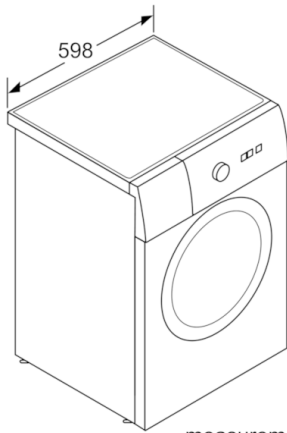

**Serie | 6, Frontloader Washing Machine, 7
kg, 1200 rpm
WAT24440ZA**

measurements in mm