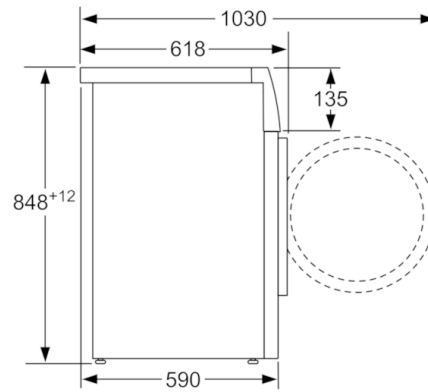

Technical data

Built-in / Free-standing :	Free-standing
Door hinge :	Left
Color / Material body :	White
Length electrical supply cord (cm) :	160
Height for building under :	850.00
Height of the product (mm) :	848
Dimensions of the product (mm) :	848 x 598 x 590
Wheels :	No
Net weight (kg) :	69.035
Drum volume (l) :	63
Main colour of product :	White
Door Frame :	Alu-Look, black grey
Color Buttons :	white
Color Dial :	silver white
Noise level washing (dB(A) re 1 pW) :	52
Connection Rating (W) :	2300
Current (A) :	10
Voltage (V) :	220-240
Frequency (Hz) :	50
Cord Included :	No
Plug type :	South Africa plug
Length of drain hose (in) :	59.05
Length of supply hose (in) :	59.05
Appliance Dimensions (h x w x d) (inches) :	x x
Dimensions of the packed product (in) :	34.25 x 24.99 x 27.36
Net weight (lbs) :	152
Gross weight (lbs) :	154
Length of drain hose :	150.00
Length of supply hose :	150.00
Dimensions of the packed product (HxWxD) (mm) :	870 x 695 x 635
Gross weight (kg) :	70.0
Connection Rating (W) :	2300
Current (A) :	10
Voltage (V) :	220-240
Frequency (Hz) :	50
Approval certificates :	CE, Eurasian, VDE
Water protection system :	Multiple water protection
Number of Options :	7
Spin speed options :	Variable
Digital countdown indicator :	Yes
Drying progress indicator :	LED, LED-display

**Serie | 6, Frontloader Washing Machine, 7
kg, 1200 rpm
WAT24440ZA**

measurements in mm

measurements in mm