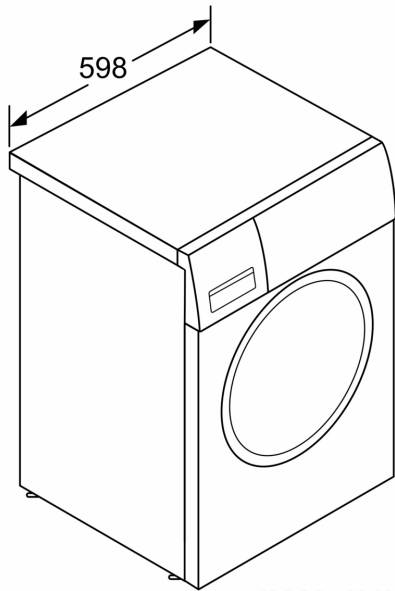

Maximum capacity in kg (EU 2017/1369):	8.0 kg
Built-in / Free-standing:	Free-standing
Door hinge:	Left
Color / Material body:	Silver inox
Length electrical supply cord:	160.0 cm
Height of the appliance:	848 mm
Dimensions of the product:	848x598x590 mm
Wheels:	No
Net weight:	70.7 kg
Drum volume:	65 l
Connection rating:	2300 W
Fuse protection:	10 A
Voltage:	220-240 V
Frequency:	50 Hz

- Child Lock
- Buzzer
- Metal door catch
- magnet with pull-open latch

General Information

- Dimensions (H x W x D): 84.8 x 59.8 x 59 cm
- Slide-Under

- Ferrite-BLDC
- BLDC with warranty

Engine power/Consumption

**Series 4, Frontloader Washing
Machine, 8 kg, , Silver inox
WAN282X1ZA**

measurements in mm

measurements in mm