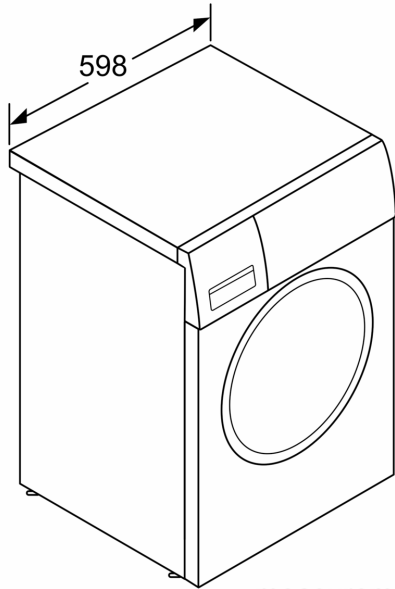

Maximum capacity in kg (EU 2017/1369):	8.0 kg
Built-in / Free-standing:	Free-standing
Door hinge:	Left
Color / Material body:	Silver inox
Length electrical supply cord:	160.0 cm
Height of the appliance:	848 mm
Dimensions of the product:	848 x 598 x 590 mm
Wheels:	No
Net weight:	70.7 kg
Drum volume:	65 l
Connection rating:	2300 W
Fuse protection:	10 A
Voltage:	220-240 V
Frequency:	50 Hz

- Child Lock
- Buzzer
- Metal door catch
- magnet with pull-open latch

General Information

- Dimensions (H x W x D): 84.8 x 59.8 x 59 cm
- Slide-Under

- Ferrite-BLDC
- BLDC with warranty

Engine power/Consumption

**Series 4, Frontloader Washing
Machine, 8 kg, , Silver inox
WAN282X1ZA**

measurements in mm

measurements in mm