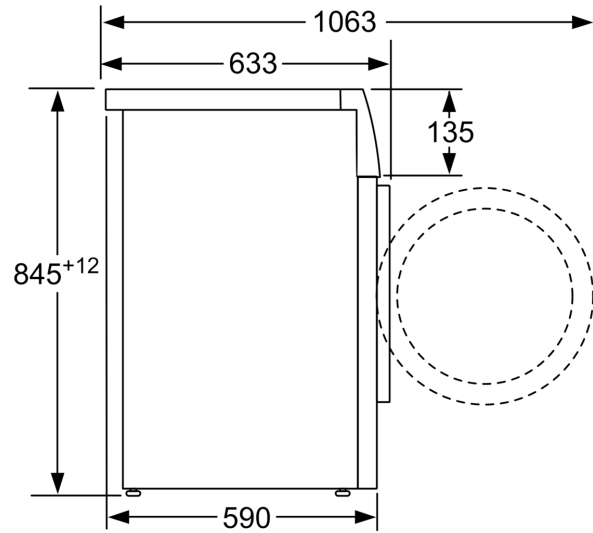

Maximum capacity in kg (EU 2017/1369):	8.0 kg
Built-in / Free-standing:	Free-standing
Door hinge:	Left
Color / Material body:	Silver inox
Length electrical supply cord:	160.0 cm
Height of the appliance:	848 mm
Dimensions of the product:	848x598x590 mm
Wheels:	No
Net weight:	70.7 kg
Drum volume:	65 l
Connection rating:	2300 W
Fuse protection:	10 A
Voltage:	220-240 V
Frequency:	50 Hz

- Child Lock
- Buzzer
- Metal door catch
- magnet with pull-open latch

General Information

- Dimensions (H x W x D): 84.8 x 59.8 x 59 cm
- Slide-Under

- Ferrite-BLDC
- BLDC with warranty

Engine power/Consumption

**Series 4, Frontloader Washing
Machine, 8 kg, , Silver inox
WAN282X1ZA**

measurements in mm

measurements in mm