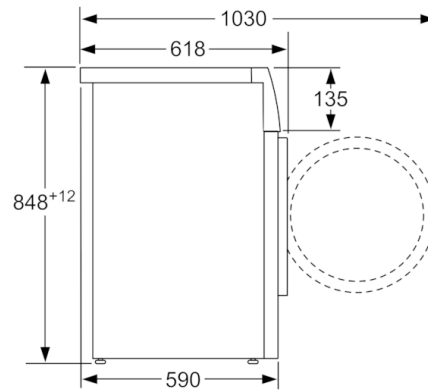

measurements in mm