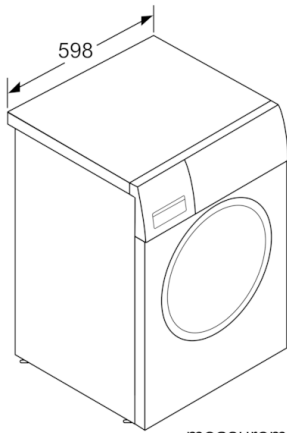

**Serie | 4, Frontloader Washing Machine, 7
kg, silver inox
WAK2427XZA**

measurements in mm