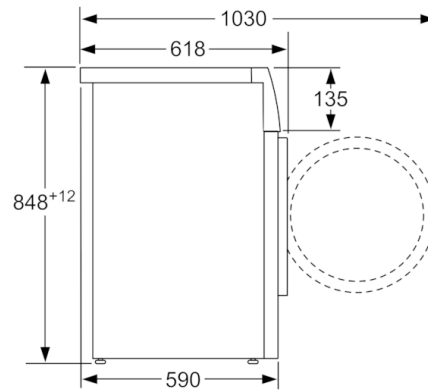

Technical data

Built-in / Free-standing :	Free-standing
Door hinge :	Left
Color / Material body :	White
Length electrical supply cord (cm) :	160
:	848.00
Height of the product (mm) :	848
Dimensions of the product (mm) :	848 x 598 x 590
Wheels :	No
Net weight (kg) :	71.701
Drum volume (l) :	58
Main colour of product :	White
Door Frame :	white-black grey
Color Buttons :	silver
Color Dial :	silver white
Noise level washing (dB(A) re 1 pW) :	56
Connection Rating (W) :	2300
Current (A) :	10
Voltage (V) :	220-240
Frequency (Hz) :	50
Energy Star Qualified :	No
Cord Included :	No
Plug type :	South Africa plug
Length of drain hose (in) :	59.05
Length of supply hose (in) :	59.05
Appliance Dimensions (h x w x d) (inches) :	x x
Dimensions of the packed product (in) :	33.85 x 24.80 x 26.77
Net weight (lbs) :	158.000
Gross weight (lbs) :	160.000
Length of drain hose :	150.00
Length of supply hose :	150.00
Dimensions of the packed product (HxWxD) (mm) :	860 x 680 x 630
Gross weight (kg) :	72.4
Connection Rating (W) :	2300
Current (A) :	10
Voltage (V) :	220-240
Frequency (Hz) :	50
Approval certificates :	, Eurasian, VDE
Water protection system :	Multiple water protection
Number of Options :	7
Spin speed options :	Variable
Digital countdown indicator :	Yes
Drying progress indicator :	LED-display

General Information

- Dimensions (H x W x D): 84.8 x 59.8 x 59 cm
- Slide-Under

**Serie | 4, Frontloader Washing Machine, 7
kg, 1200 rpm
WAK24270ZA**

measurements in mm

measurements in mm