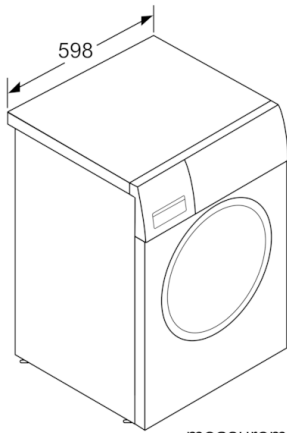

Technical data

Built-in / Free-standing :	Free-standing
Door hinge :	Left
Color / Material body :	White
Length electrical supply cord (cm) :	160
:	848.00
Height of the product (mm) :	848
Dimensions of the product (mm) :	848 x 598 x 590
Wheels :	No
Net weight (kg) :	71.701
Drum volume (l) :	58
Main colour of product :	White
Door Frame :	white-black grey
Color Buttons :	silver
Color Dial :	silver white
Noise level washing (dB(A) re 1 pW) :	56
Connection Rating (W) :	2300
Current (A) :	10
Voltage (V) :	220-240
Frequency (Hz) :	50
Energy Star Qualified :	No
Cord Included :	No
Plug type :	South Africa plug
Length of drain hose (in) :	59.05
Length of supply hose (in) :	59.05
Appliance Dimensions (h x w x d) (inches) :	x x
Dimensions of the packed product (in) :	33.85 x 24.80 x 26.77
Net weight (lbs) :	158.000
Gross weight (lbs) :	160.000
Length of drain hose :	150.00
Length of supply hose :	150.00
Dimensions of the packed product (HxWxD) (mm) :	860 x 680 x 630
Gross weight (kg) :	72.4
Connection Rating (W) :	2300
Current (A) :	10
Voltage (V) :	220-240
Frequency (Hz) :	50
Approval certificates :	, Eurasian, VDE
Water protection system :	Multiple water protection
Number of Options :	7
Spin speed options :	Variable
Digital countdown indicator :	Yes
Drying progress indicator :	LED-display

General Information

- Dimensions (H x W x D): 84.8 x 59.8 x 59 cm
- Slide-Under

**Serie | 4, Frontloader Washing Machine, 7
kg, 1200 rpm
WAK24270ZA**

measurements in mm

measurements in mm