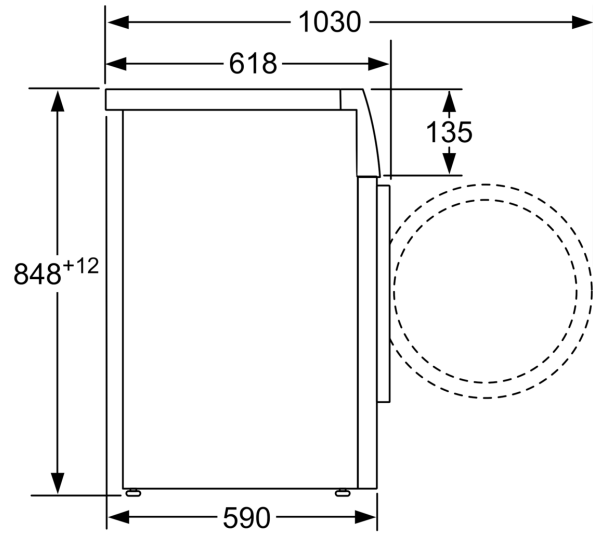

---

Maximum capacity in kg (EU 2017/1369): .....	8.0 kg
Built-in / Free-standing: .....	Free-standing
Door hinge: .....	Left
Color / Material body: .....	White
Length electrical supply cord: .....	160.0 cm
Height of the appliance: .....	848 mm
Dimensions of the product: .....	848 x 598 x 590 mm
Wheels: .....	No
Net weight: .....	68.3 kg
Drum volume: .....	63 l
Connection rating: .....	2300 W
Fuse protection: .....	10 A
Voltage: .....	220-240 V
Frequency: .....	50 Hz

#### General Information

- Dimensions (H x W x D): 84.8 x 59.8 x 59 cm
- Slide-Under

**Series 2, Frontloader Washing  
Machine, 8 kg, 1000 rpm  
WAJ20180ZA**

---

measurements in mm

measurements in mm