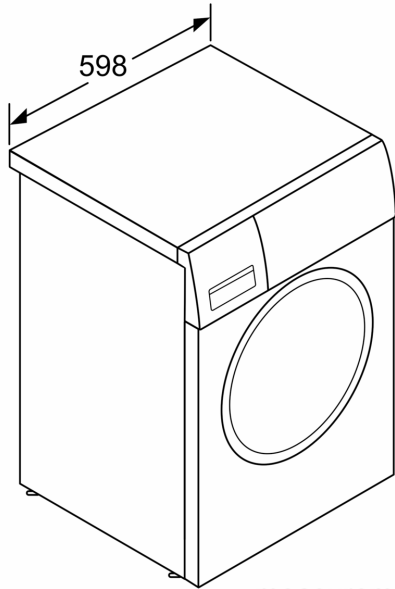

---

Maximum capacity in kg (EU 2017/1369): .....	8.0 kg
Built-in / Free-standing: .....	Free-standing
Door hinge: .....	Left
Color / Material body: .....	White
Length electrical supply cord: .....	160.0 cm
Height of the appliance: .....	848 mm
Dimensions of the product: .....	848 x 598 x 590 mm
Wheels: .....	No
Net weight: .....	68.3 kg
Drum volume: .....	63 l
Connection rating: .....	2300 W
Fuse protection: .....	10 A
Voltage: .....	220-240 V
Frequency: .....	50 Hz

#### General Information

- Dimensions (H x W x D): 84.8 x 59.8 x 59 cm
- Slide-Under

**Series 2, Frontloader Washing  
Machine, 8 kg, 1000 rpm  
WAJ20180ZA**

---

measurements in mm

measurements in mm