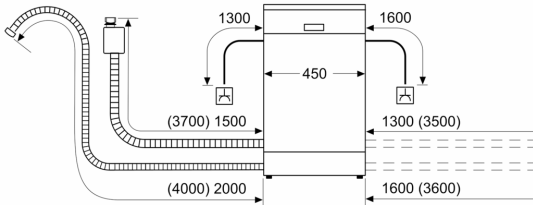

**Series 4, Freestanding Dishwasher,
45 cm, silver inox
SPS4HMI3FZ**

measurements in mm

⚡ socket
( ) values with extension kit