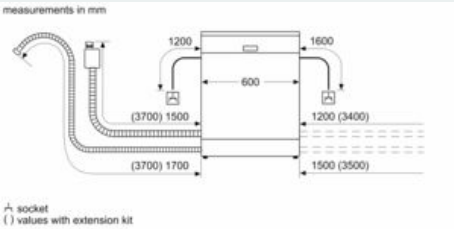

Features

Technical data

Cleaning performance : A
 Water consumption : 9.5 l
 Total annual energy consumption 220 days : 205 kWh
 Estimated annual consumption (220 standard cycles) water : 2090 l
 Built-in / Free-standing : Built-in
 Removable top : No
 Door panel options : Not possible
 Height of removable worktop : 0 mm
 Height of the product : 815 mm
 Adjustable feet : Yes - all from front
 Maximum adjustability feet : 60 mm
 Net weight : 43.1 kg
 Gross weight : 45.5 kg
 Connection Rating : 2400 W
 Fuse protection : 10 A
 Voltage : 220-240 V
 Frequency : 50; 60 Hz
 Length electrical supply cord : 175 cm
 Plug type : Gardy plug w/ earthing
 Length inlet hose : 165 cm
 Length outlet hose : 190 cm
 Hidden heating element : Yes
 Water protection system description : Triple water protection 24h
 Child safety devices : Yes
 Water softener : Yes
 Top basket type : high TP
 Adjustable upper basket : Rackmatic 3-stage
 Bottom basket type : high TP
 3rd Rack : 3rd Rack 2.1
 Cutlery Basket : Standard
 Optional accessories : SZ72010, SZ73000, SZ73001, SZ73005, SZ73035, SZ73051EU, SZ73056, SZ73100, SZ73300, SZ73640
 Included accessories 2 : vapor barrier plate
 Number of place settings : 14
 Color / Material panel : Black
 Dimensions of the product (HxWxD) : 815 x 598 x 550 mm
 Dimensions of the packed product (HxWxD) : 880 x 670 x 660 mm

iQ500, Built-in Dishwasher, 60 cm
SN758D21TE

Dimensioned drawings

measurements in mm

measurements in mm

△ socket
□ values with extension kit