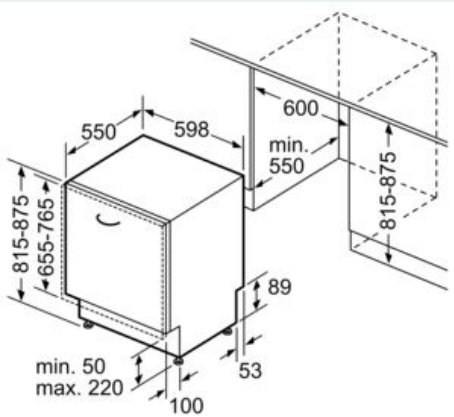

Features

Technical data

Cleaning performance : A
 Water consumption : 9.5 l
 Total annual energy consumption 220 days : 205 kWh
 Estimated annual consumption (220 standard cycles) water : 2090 l
 Built-in / Free-standing : Built-in
 Removable top : No
 Door panel options : Not possible
 Height of removable worktop : 0 mm
 Height of the product : 815 mm
 Adjustable feet : Yes - all from front
 Maximum adjustability feet : 60 mm
 Net weight : 43.1 kg
 Gross weight : 45.5 kg
 Connection Rating : 2400 W
 Fuse protection : 10 A
 Voltage : 220-240 V
 Frequency : 50; 60 Hz
 Length electrical supply cord : 175 cm
 Plug type : Gardy plug w/ earthing
 Length inlet hose : 165 cm
 Length outlet hose : 190 cm
 Hidden heating element : Yes
 Water protection system description : Triple water protection 24h
 Child safety devices : Yes
 Water softener : Yes
 Top basket type : high TP
 Adjustable upper basket : Rackmatic 3-stage
 Bottom basket type : high TP
 3rd Rack : 3rd Rack 2.1
 Cutlery Basket : Standard
 Optional accessories : SZ72010, SZ73000, SZ73001, SZ73005, SZ73035, SZ73051EU, SZ73056, SZ73100, SZ73300, SZ73640
 Included accessories 2 : vapor barrier plate
 Number of place settings : 14
 Color / Material panel : Black
 Dimensions of the product (HxWxD) : 815 x 598 x 550 mm
 Dimensions of the packed product (HxWxD) : 880 x 670 x 660 mm

iQ500, Built-in Dishwasher, 60 cm
SN758D21TE

Dimensioned drawings

measurements in mm

measurements in mm

△ socket
□ values with extension kit