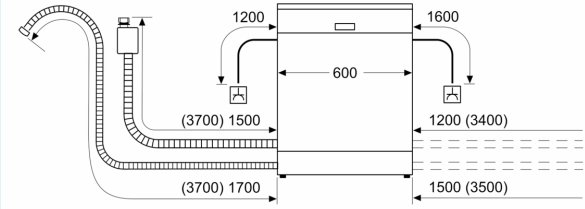

**iQ300, Built-in Dishwasher, 60 cm, varioHinge
SN73HX01CZ**

measurements in mm

⚡ socket
( ) values with extension kit