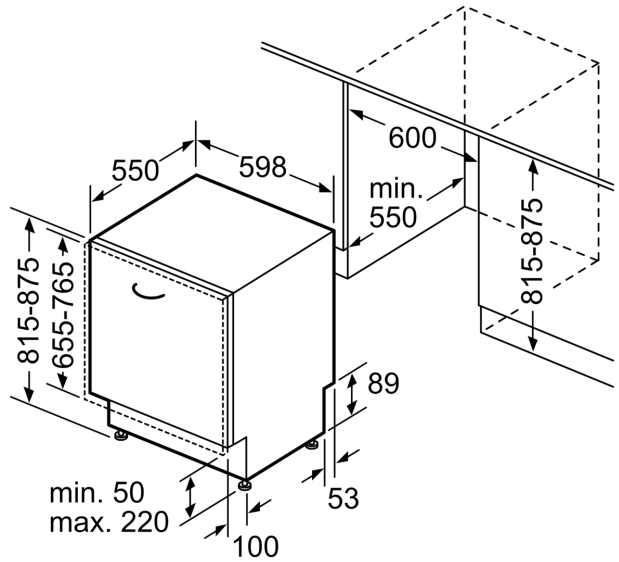

Maximum number of place settings: .....	14
The water consumption of the eco programme in liters per cycle (EU 2017/1369): .....	9.5 l
Design: .....	Built-in
Removable top: .....	No
Door panel options: .....	Not possible
Frequency: .....	50; 60 Hz
Length electrical supply cord: .....	175.0 cm
Plug type: .....	South Africa plug
Length inlet hose: .....	165 cm
Length outlet hose: .....	190 cm
Adjustable plinth: .....	Both horizontal and vertical
Height of removable worktop: .....	0 mm
Height of the appliance: .....	815 mm
Maximum adjustability feet: .....	60 mm
Dimensions of the product (HxWxD): .....	815 x 598 x 550 mm
Dimensions of the packed product (HxWxD): ...	880 x 660 x 670 mm
Net weight: .....	35.6 kg
Gross weight: .....	37.5 kg
Voltage: .....	220-240 V
Connection rating: .....	2400 W
Fuse protection: .....	10 A
Hidden heating element: .....	Yes

### Technical information

- Dimensions of the product (HxWxD): 81.5 x 59.8 x 55 cm
- Product dimensions -gross- (HxWxD): 88 x 66 x 67 cm
- Gross Weight: 37.5 kg

measurements in mm

⚡ socket  
( ) values with extension kit

measurements in mm