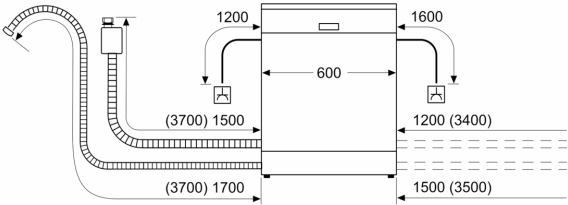

Energy Efficiency Class (Regulation (EU) 2017/1369): D
 Maximum number of place settings: 13
 The water consumption of the eco programme in liters per cycle (EU 2017/1369): 9.5 l
 Design: Built-in
 Removable top: No
 Door panel options: Not possible
 Frequency: 50; 60 Hz
 Length electrical supply cord: 175.0 cm
 Plug type: South Africa plug
 Length inlet hose: 165 cm
 Length outlet hose: 190 cm
 Adjustable plinth: Both horizontal and vertical
 Height of removable worktop: 0 mm
 Height of the appliance: 815 mm
 Maximum adjustability feet: 60 mm
 Dimensions of the product (HxWxD): 815 x 598 x 550 mm
 Dimensions of the packed product (HxWxD): ... 862 x 645 x 675 mm
 Net weight: 35.0 kg
 Gross weight: 36.8 kg
 Voltage: 220-240 V
 Connection rating: 2400 W
 Fuse protection: 10 A
 Hidden heating element: Yes

Design

- Wi-Fi
- English text on panel
- Electronic time delay: 1-24 hours

Technical information

- Dimensions of the product (HxWxD): 81.5 x 59.8 x 55 cm
- Product dimensions -gross- (HxWxD): 86.2 x 64.5 x 67.5 cm
- Gross Weight: 36.8 kg

* Please find warranty terms under https://www.bosch-home.com/za/customer-service/bosch_za_warranty

**iQ300, Built-in Dishwasher, 60 cm
SN63HS01MZ**

measurements in mm

▲ socket
() values with extension kit