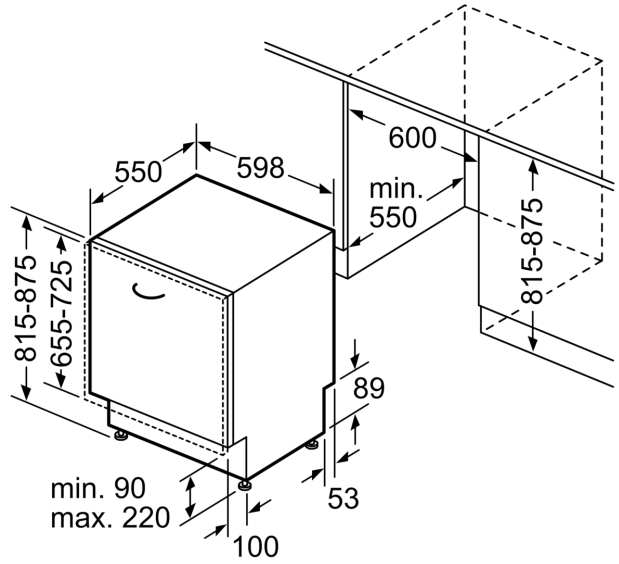

Energy Efficiency Class (Regulation (EU) 2017/1369): D
 Maximum number of place settings: 13
 The water consumption of the eco programme in liters per cycle (EU 2017/1369): 9.5 l
 Design: Built-in
 Removable top: No
 Door panel options: Not possible
 Frequency: 50; 60 Hz
 Length electrical supply cord: 175.0 cm
 Plug type: South Africa plug
 Length inlet hose: 165 cm
 Length outlet hose: 190 cm
 Adjustable plinth: Both horizontal and vertical
 Height of removable worktop: 0 mm
 Height of the appliance: 815 mm
 Maximum adjustability feet: 60 mm
 Dimensions of the product (HxWxD): 815 x 598 x 550 mm
 Dimensions of the packed product (HxWxD): ... 862 x 645 x 675 mm
 Net weight: 35.0 kg
 Gross weight: 36.8 kg
 Voltage: 220-240 V
 Connection rating: 2400 W
 Fuse protection: 10 A
 Hidden heating element: Yes

Design

- Wi-Fi
- English text on panel
- Electronic time delay: 1-24 hours

Technical information

- Dimensions of the product (HxWxD): 81.5 x 59.8 x 55 cm
- Product dimensions -gross- (HxWxD): 86.2 x 64.5 x 67.5 cm
- Gross Weight: 36.8 kg

* Please find warranty terms under https://www.bosch-home.com/za/customer-service/bosch_za_warranty

**iQ300, Built-in Dishwasher, 60 cm
SN63HS01MZ**

measurements in mm

▲ socket
() values with extension kit

measurements in mm