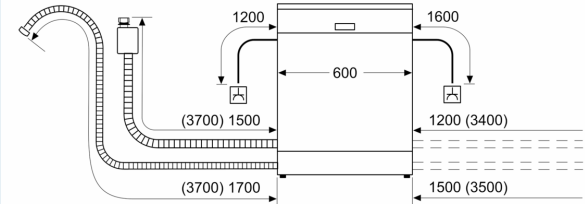

SZ72010	inlet and outlet hose extension 2 m
SZ73000	Dishwashing aid set
SZ73100	cutlery basket
SZ73300	Wineglass-Tray
SZ73640	Rack insert for stemware dishwasher

Maximum number of place settings:	14
The water consumption of the eco programme in liters per cycle (EU 2017/1369):	9.5 l
Design:	Free-standing
Removable top:	Yes
Door panel options:	Not possible
Colour:	White
Color / Material body:	White
Color / Material top:	White
Frequency:	50; 60 Hz
Length electrical supply cord:	175.0 cm
Plug type:	South Africa plug
Length inlet hose:	165 cm
Length outlet hose:	190 cm
Adjustable plinth:	No
Height of removable worktop:	30 mm
Height of the appliance:	845 mm
Maximum adjustability feet:	20 mm
Dimensions of the product (HxWxD):	845 x 600 x 600 mm
Dimensions of the packed product (HxWxD): ...	880 x 660 x 670 mm
Net weight:	56.2 kg
Gross weight:	57.5 kg
Voltage:	220-240 V
Connection rating:	2400 W
Fuse protection:	10 A
Hidden heating element:	Yes

Design

- Wi-Fi
- Touch control operation
- cool blue emotion Light
- English text on panel
- Electronic time delay: 1-24 hours

Technical information

- Dimensions of the product (HxWxD): 84.5 x 60 x 60 cm
- Product dimensions -gross- (HxWxD): 88 x 66 x 67 cm
- Gross Weight: 57.5 kg

iQ700, Freestanding Dishwasher,
60 cm, White
SN27ZW03CZ

measurements in mm

socket
() values with extension kit