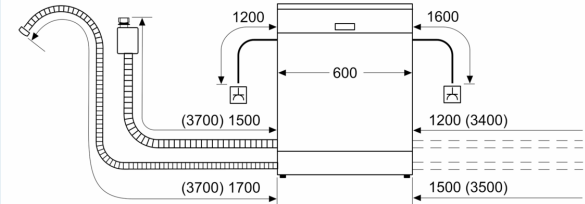

SZ72010	inlet and outlet hose extension 2 m
SZ73000	Dishwashing aid set
SZ73051EU	Mains cable with EU-Plug 5m
SZ73300	Wineglass-Tray
SZ73640	Rack insert for stemware dishwasher

Energy Efficiency Class (Regulation (EU) 2017/1369): B
 Energy Consumption for 100 cycles Eco Programme (EU 2017/1369): 64 kWh
 Maximum number of place settings: 13
 The water consumption of the eco programme in liters per cycle (EU 2017/1369): 9.5 l
 Programme duration (EU 2017/1369): 3:55 h
 Airborne acoustical noise emissions : 43 dB(A) re 1 pW
 Airborne acoustical noise emission class (EU 2017/1369): B
 Design: Free-standing
 Removable top: Yes
 Door panel options: Not possible
 Colour: Stainless steel colour, lacqu.
 Color / Material body: silver inox
 Color / Material top: Stainless steel colour, lacqu.
 Frequency: 50; 60 Hz
 Length electrical supply cord: 175.0 cm
 Plug type: Gardy plug w/ earthing
 Length inlet hose: 165 cm
 Length outlet hose: 190 cm
 Adjustable plinth: No
 Height of removable worktop: 30 mm
 Height of the appliance: 845 mm
 Maximum adjustability feet: 20 mm
 Dimensions of the product (HxWxD): 845 x 600 x 600 mm
 Dimensions of the packed product (HxWxD): ... 880 x 660 x 670 mm
 Net weight: 54.7 kg
 Gross weight: 56.0 kg
 Voltage: 220-240 V
 Connection rating: 2400 W
 Fuse protection: 10 A
 Hidden heating element: Yes

Design

- Wi-Fi
- Touch control operation
- cool blue emotion Light
- English text on panel
- Electronic time delay: 1-24 hours
- Fingerprint free coating to steel

Technical information

- Dimensions of the product (HxWxD): 84.5 x 60 x 60 cm
- Product dimensions -gross- (HxWxD): 88 x 66 x 67 cm
- Gross Weight: 56 kg

Connect Services are not available in every country – for further information; please check: www.home-connect.com

iQ700, Freestanding Dishwasher,
60 cm, silver inox
SN27ZI80DT

measurements in mm

socket
() values with extension kit