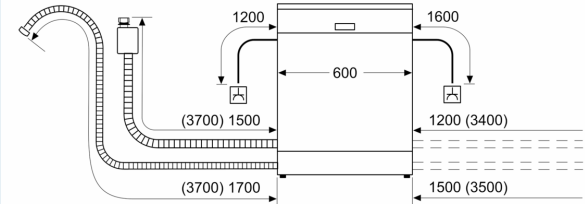

Maximum number of place settings: 14
 The water consumption of the eco programme in liters per cycle (EU 2017/1369): 9.4 l
 Design: Free-standing
 Removable top: Yes
 Door panel options: Not possible
 Colour: Stainless steel colour, lacqu.
 Color / Material body: silver inox
 Color / Material top: Stainless steel colour, lacqu.
 Frequency: 50; 60 Hz
 Length electrical supply cord: 175.0 cm
 Plug type: South Africa plug
 Length inlet hose: 165 cm
 Length outlet hose: 190 cm
 Adjustable plinth: No
 Height of removable worktop: 30 mm
 Height of the appliance: 845 mm
 Maximum adjustability feet: 20 mm
 Dimensions of the product (HxWxD): 845 x 600 x 600 mm
 Dimensions of the packed product (HxWxD): ... 880 x 660 x 670 mm
 Net weight: 55.7 kg
 Gross weight: 57.0 kg
 Voltage: 220-240 V
 Connection rating: 2400 W
 Fuse protection: 10 A
 Hidden heating element: Yes

Design

- Wi-Fi
- Touch control operation
- cool blue emotion Light
- English text on panel
- Electronic time delay: 1-24 hours

Technical information

- Hydrosafe - 24hr anti flood device with guarantee
- Dimensions of the product (HxWxD): 84.5 x 60 x 60 cm
- Product dimensions -gross- (HxWxD): 88 x 66 x 67 cm
- Gross Weight: 57 kg

¹ Home Connect functionality is not available yet in your country. For further information please check: www.home-connect.com

iQ700, Freestanding Dishwasher,
60 cm, silver inox
SN27Z104CZ

measurements in mm