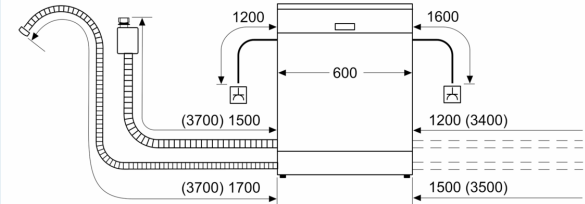

iQ500, Freestanding Dishwasher,
60 cm, silver inox
SN25E102CZ

measurements in mm

socket
( ) values with extension kit