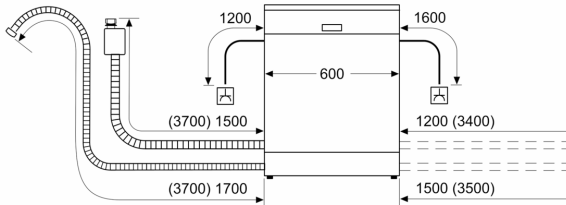

**Series 6, Freestanding Dishwasher,
60 cm, silver inox
SMS6HCI02Z**

measurements in mm

⌚ socket
( ) values with extension kit