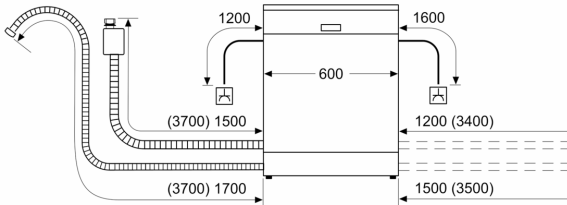

Maximum number of place settings: 13
 The water consumption of the eco programme in liters per cycle (EU 2017/1369):9.5 l
 Built-in / Free-standing: Free-standing
 Removable top: Yes
 Door panel options: Not possible
 Color / Material panel: Stainless steel colour, lacqu.
 Color / Material body: silver inox
 Color / Material top:Stainless steel colour, lacqu.
 Frequency: 50; 60 Hz
 Length electrical supply cord: 175.0 cm
 Plug type: South Africa plug
 Length inlet hose: 165 cm
 Length outlet hose: 190 cm
 Adjustable plinth: No
 Height of removable worktop: 30 mm
 Height of the appliance: 845 mm
 Maximum adjustability feet: 20 mm
 Dimensions of the product (HxWxD):845 x 600 x 600 mm
 Dimensions of the packed product (HxWxD): 885 x 650 x 670 mm
 Net weight:47.5 kg
 Gross weight: 48.8 kg
 Voltage: 220-240 V
 Connection rating: 2400 W
 Fuse protection: 10 A
 Hidden heating element: Yes

Programmes / functions

- VarioFlex basket system
- 3 stage Rackmatic height-adjustable top basket

Additional features

- Aquastop anti flood device with guarantee
- Child safety -Tamperproof controls
- Servo lock for effortless door closing
- Aquamix - Glass protection system
- Polinox drum
- Dimensions of the product (HxWxD): 84.5 x 60 x 60 cm

**Series 4, Freestanding Dishwasher,
60 cm, silver inox
SMS46NI00Z**

measurements in mm

△ socket
() values with extension kit