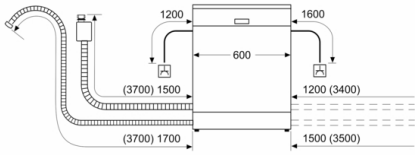

**Serie | 4, Freestanding Dishwasher, 60 cm,
Silver-inox
SMS46MI00Z**

measurements in mm

socket
( ) values with extension kit